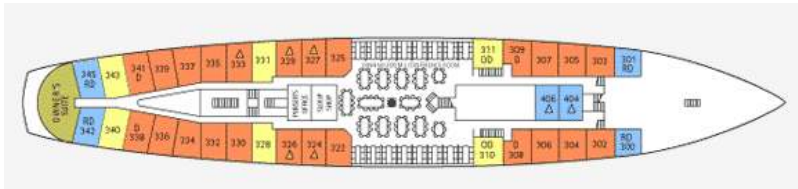

Star Flyer Deck Plan

SUN DECK

Star Flyer

	SUN DECK
CATEGORY-1	Deluxe Outside Deck Stateroom, Two Lower Beds Convert to Double Bed, Minibar, Private Marble Bathroom with Whirlpool Bath, Cabin Doors Open Onto Deck.

MAIN DECK

Star Flyer

	MAIN DECK
CATEGORY-1	Deluxe Outside Deck Stateroom, Two Lower Beds Convert to Double Bed, Minibar, Private Marble Bathroom with Whirlpool Bath, Cabin Doors Open Onto Deck.

CLIPPER DECK

COMMODORE DECK

Star Flyer

	COMMODORE DECK
--	-----------------------

STAR FLYER

[Introducing Star Flyer](#)
[Star Flyer Deck Plan](#)
[Star Flyer Staterooms](#)

TECHNICAL DATA

Tonnage:	2,298
Length:	360 feet
Beam:	50 feet
Draft:	18.5 feet
Sail Area:	36,000 Square feet
Mast Height:	226 feet
Total Staff:	72
Passenger Capacity:	170
Masts:	4 masts, 16 sails