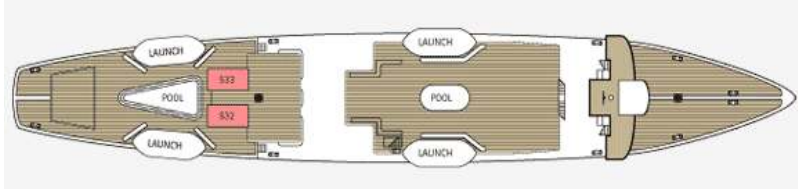

Star Flyer Deck Plan

SUN DECK

Star Flyer

	SUN DECK
CATEGORY-1	Deluxe Outside Deck Stateroom, Two Lower Beds Convert to Double Bed, Minibar, Private Marble Bathroom with Whirlpool Bath, Cabin Doors Open Onto Deck.

MAIN DECK

Star Flyer

	MAIN DECK
CATEGORY-1	Deluxe Outside Deck Stateroom, Two Lower Beds Convert to Double Bed, Minibar, Private Marble Bathroom with Whirlpool Bath, Cabin Doors Open Onto Deck.

CLIPPER DECK

COMMODORE DECK

Star Flyer

	COMMODORE DECK
--	-----------------------

STAR FLYER

[Introducing Star Flyer](#)
[Star Flyer Deck Plan](#)
[Star Flyer Staterooms](#)

TECHNICAL DATA

Tonnage:	2,298
Length:	360 feet
Beam:	50 feet
Draft:	18.5 feet
Sail Area:	36,000 Square feet
Mast Height:	226 feet
Total Staff:	72
Passenger Capacity:	170
Masts:	4 masts, 16 sails