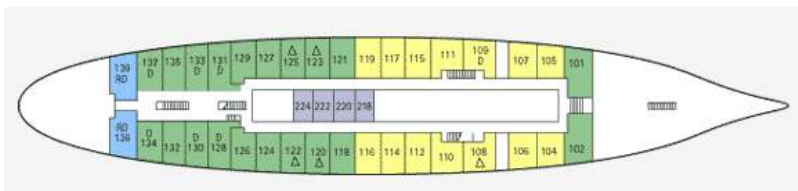

Star Flyer Deck Plan

SUN DECK

Star Flyer

	SUN DECK
CATEGORY-1	Deluxe Outside Deck Stateroom, Two Lower Beds Convert to Double Bed, Minibar, Private Marble Bathroom with Whirlpool Bath, Cabin Doors Open Onto Deck.

MAIN DECK

Star Flyer

	MAIN DECK
CATEGORY-1	Deluxe Outside Deck Stateroom, Two Lower Beds Convert to Double Bed, Minibar, Private Marble Bathroom with Whirlpool Bath, Cabin Doors Open Onto Deck.

CLIPPER DECK

Star Flyer

	CLIPPER DECK
OWNER'S	Luxurious Large Outside Stateroom. Double Bed, Sitting Area, Minibar, Private Marble bath with Whirlpool Bath.
CATEGORY-2	Larger Outside Stateroom, Two Lower Beds, Double Bed, or Triple Berths, Private Marble Bathroom.
CATEGORY-3	Outside Stateroom, Two Lower Beds, Double Bed, or Triple Berths, Private Marble Bathroom.
CATEGORY-5	Inside/Outside Stateroom, Two Lower Beds, Double Bed, or Triple Berths, Private Marble Bathroom.

COMMODORE DECK

Star Flyer

	COMMODORE DECK
--	-----------------------

STAR FLYER

[Introducing Star Flyer](#)
[Star Flyer Deck Plan](#)
[Star Flyer Staterooms](#)

TECHNICAL DATA

Tonnage:	2,298
Length:	360 feet
Beam:	50 feet
Draft:	18.5 feet
Sail Area:	36,000 Square feet
Mast Height:	226 feet
Total Staff:	72
Passenger Capacity:	170
Masts:	4 masts, 16 sails