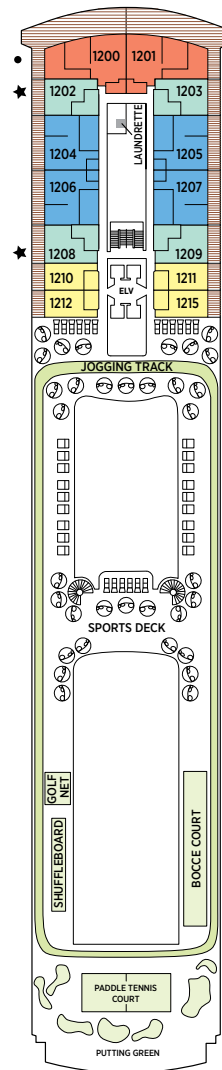

OVERALL LENGTH . . . 735 ft.
 BEAM (WIDTH) 102 ft.
 DRAFT 23 ft.
 SUITES 375
 GUESTS 750
 OFFICERS European
 CREW 542 International
 GUEST DECKS 10
 *GROSS TONNAGE . . . 55,254
 CRUISING SPEED 19.5 Knots
 SHIP'S REGISTRY Marshall Islands

*Estimated gross tonnage
 Up to one rollaway bed can be added to most suites, please inquire at time of booking.

Seven Seas Explorer® DECK PLANS

DECK 4

DECK 5

DECK 6

DECK 7

DECK 8

- | | | | |
|----|------------------|----|----------------------|
| RS | REGENT SUITE | D | CONCIERGE SUITE |
| MS | MASTER SUITE | E | CONCIERGE SUITE |
| GS | GRAND SUITE | F1 | SUPERIOR SUITE |
| ES | EXPLORER SUITE | F2 | SUPERIOR SUITE |
| SS | SEVEN SEAS SUITE | G1 | DELUXE VERANDA SUITE |
| A | PENTHOUSE SUITE | G2 | DELUXE VERANDA SUITE |
| B | PENTHOUSE SUITE | H | VERANDA SUITE |
| C | PENTHOUSE SUITE | | |

OVERALL LENGTH . . . 735 ft.
 BEAM (WIDTH) 102 ft.
 DRAFT 23 ft.
 SUITES 375
 GUESTS 750
 OFFICERS European
 CREW 542 International
 GUEST DECKS 10
 GROSS TONNAGE . . . 55,254
 CRUISING SPEED . . . 19.5 Knots
 SHIP'S REGISTRY . . . Marshall Islands

DECK 9

DECK 10

DECK 11

DECK 12

DECK 14

- + 2-bedroom suite accommodates up to 6 guests
- Convertible sofa bed
- ♿ Wheelchair accessible suites 822, 823, and 916 have shower stall instead of bathtub
- Connecting suites
- ★ Bathroom features a glass-enclosed shower instead of bathtub in category A, B, C, G1, G2 and H