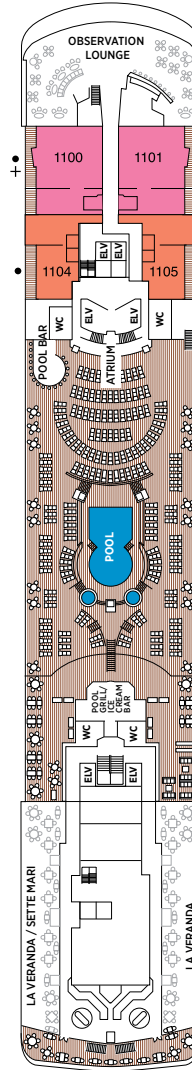

■ MS MASTER SUITE	■ C PENTHOUSE SUITE
■ GS GRAND SUITE	■ D CONCIERGE SUITE
■ VS VOYAGER SUITE	■ E CONCIERGE SUITE
■ SS SEVEN SEAS SUITE	■ F DELUXE VERANDA SUITE
■ A PENTHOUSE SUITE	■ G DELUXE VERANDA SUITE
■ B PENTHOUSE SUITE	■ H DELUXE VERANDA SUITE

OVERALL LENGTH . . . . . 670 ft.
BEAM (WIDTH) . . . . . 94.5 ft.
DRAFT . . . . . 23 ft.
SUITES 350
GUESTS 700
OFFICERS . . . . . European
CREW . . . . . 447 International
GUEST DECKS 9
GROSS TONNAGE 42,363
CRUISING SPEED . . . . . 20 Knots
SHIP'S REGISTRY . . . . . Bahamas

DECK 8

DECK 9

DECK 10

DECK 11

DECK 12

- + 2-bedroom suite accommodates up to 6 guests
- Convertible sofa bed
- ♿ Wheelchair accessible suites 761, 762, 859 and 860 have shower stall instead of bathtub
- Connecting suites

Up to one rollaway bed can be added to most suites, please inquire at time of booking.