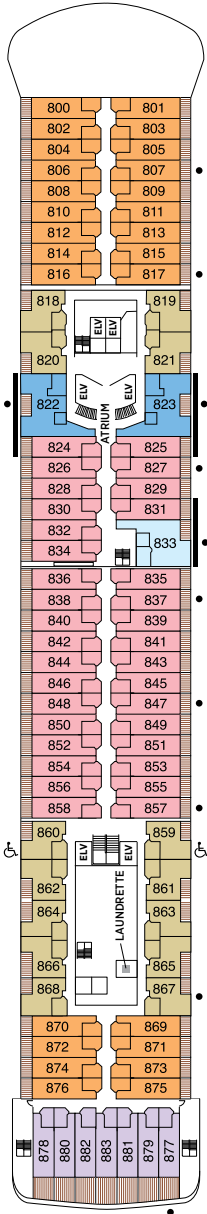

■ MS MASTER SUITE	■ C PENTHOUSE SUITE
■ GS GRAND SUITE	■ D CONCIERGE SUITE
■ VS VOYAGER SUITE	■ E CONCIERGE SUITE
■ SS SEVEN SEAS SUITE	■ F DELUXE VERANDA SUITE
■ A PENTHOUSE SUITE	■ G DELUXE VERANDA SUITE
■ B PENTHOUSE SUITE	■ H DELUXE VERANDA SUITE

OVERALL LENGTH . . . . . 670 ft.
BEAM (WIDTH) . . . . . 94.5 ft.
DRAFT . . . . . 23 ft.
SUITES 350
GUESTS 700
OFFICERS . . . . . European
CREW . . . . . 447 International
GUEST DECKS 9
GROSS TONNAGE 42,363
CRUISING SPEED . . . . . 20 Knots
SHIP'S REGISTRY . . . . . Bahamas

DECK 8