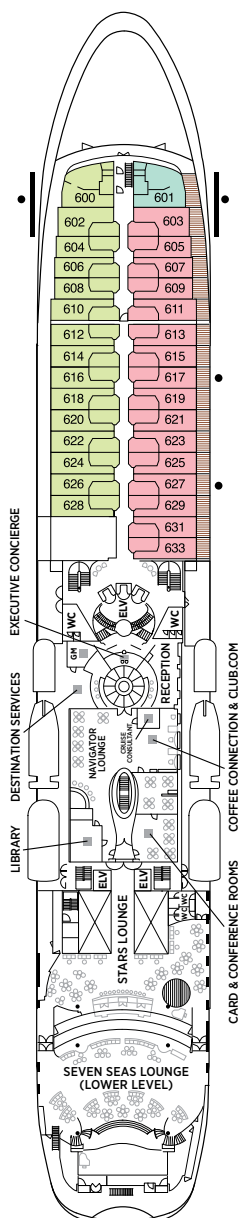

Seven Seas Navigator® DECK PLANS

DECK 6