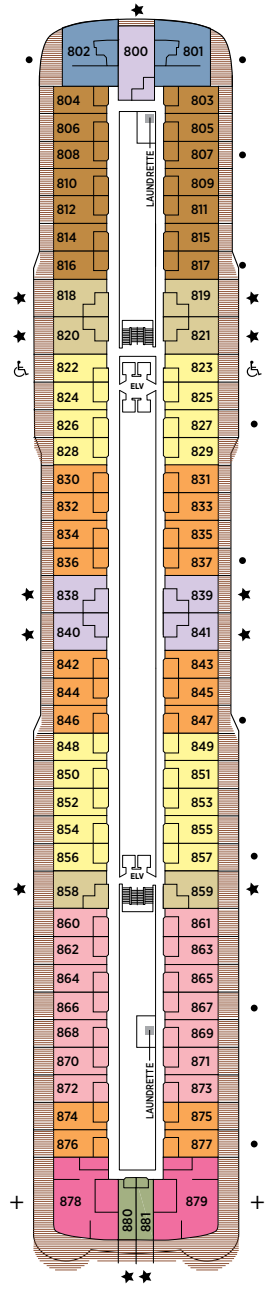

Seven Seas Splendor® DECK PLANS

DECK 4

DECK 5

DECK 6

DECK 7

DECK 8

- | | |
|---------------------|-------------------------|
| RS REGENT SUITE | D CONCIERGE SUITE |
| MS MASTER SUITE | E CONCIERGE SUITE |
| GS GRAND SUITE | F1 SUPERIOR SUITE |
| SP SPLENDOR SUITE | F2 SUPERIOR SUITE |
| SS SEVEN SEAS SUITE | G1 DELUXE VERANDA SUITE |
| A PENTHOUSE SUITE | G2 DELUXE VERANDA SUITE |
| B PENTHOUSE SUITE | H VERANDA SUITE |
| C PENTHOUSE SUITE | |

OVERALL LENGTH . . . 735 ft.
 BEAM (WIDTH) 102 ft.
 DRAFT 23 ft.
 SUITES 375
 GUESTS 750
 OFFICERS European
 CREW 542 International
 GUEST DECKS 10
 *GROSS TONNAGE . . . 55,254
 CRUISING SPEED 19.5 Knots
 SHIP'S REGISTRY Marshall Islands

DECK 9

DECK 10

DECK 11

DECK 12

DECK 14

- + 2-bedroom suite accommodates up to 6 guests
- Convertible sofa bed
- ♿ Wheelchair accessible suites 822, 823, and 916 have shower stall instead of bathtub
- Connecting suites
- ★ Bathroom features a glass-enclosed shower instead of bathtub in category A, B, C, G1, G2 and H

OVERALL LENGTH . . . 735 ft.
 BEAM (WIDTH) 102 ft.
 DRAFT 23 ft.
 SUITES 375
 GUESTS 750
 OFFICERS European
 CREW 542 International
 GUEST DECKS 10
 GROSS TONNAGE . . . 55,254
 CRUISING SPEED . . . 19.5 Knots
 SHIP'S REGISTRY . . . Marshall Islands