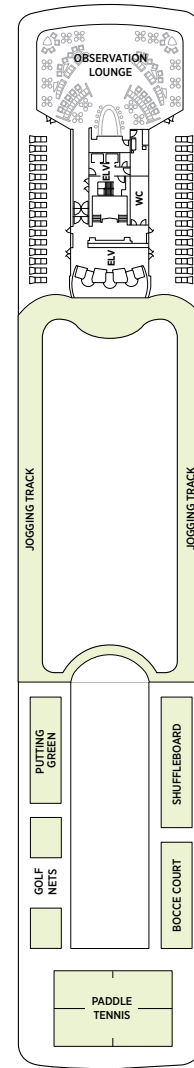

DECK 12

- + 2-bedroom suite accommodates up to 6 guests
- Convertible sofa bed
- ♿ Wheelchair accessible suites 828, 829, 918, 919, 1012 and 1013 have shower stall instead of bathtub
- ★ Bathroom features a glass-enclosed shower instead of bathtub

Up to one rollaway bed can be added to most suites, please inquire at time of booking.