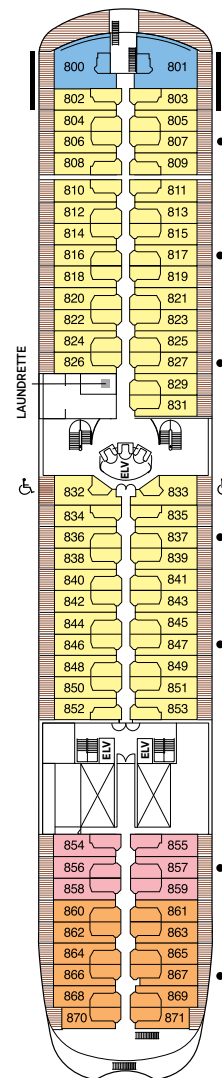

Seven Seas Navigator® DECK PLANS

DECK 8