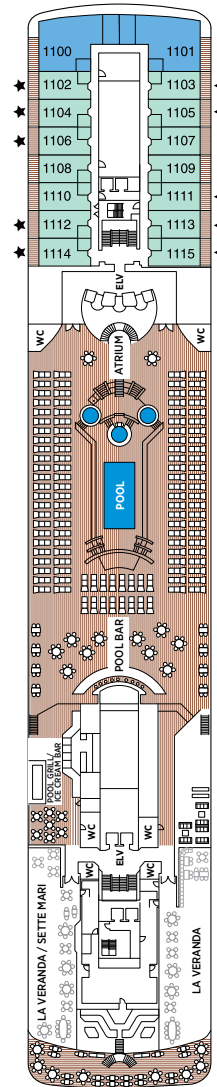

OVERALL LENGTH . . . . . 709 ft.
BEAM (WIDTH) . . . . . 93 ft.
DRAFT . . . . . 21 ft.
SUITES 350
GUESTS 700
OFFICERS . . . . . European
CREW . . . . . 445 International
GUEST DECKS 8
GROSS TONNAGE 48,075
CRUISING SPEED . . . . . 20 Knots
SHIP'S REGISTRY . . . . . Bahamas

 MS MASTER SUITE	 C PENTHOUSE SUITE
 GS GRAND SUITE	 D CONCIERGE SUITE
 MN MARINER SUITE	 E CONCIERGE SUITE
 SS SEVEN SEAS SUITE	 F DELUXE VERANDA SUITE
 HS HORIZON VIEW SUITE	 G DELUXE VERANDA SUITE
 A PENTHOUSE SUITE	 H DELUXE VERANDA SUITE
 B PENTHOUSE SUITE	

DECK 11

- + 2-bedroom suite accommodates up to 6 guests
- Convertible sofa bed
- ♿ Wheelchair accessible suites 828, 829, 918, 919, 1012 and 1013 have shower stall instead of bathtub
- ★ Bathroom features a glass-enclosed shower instead of bathtub

Up to one rollaway bed can be added to most suites, please inquire at time of booking.