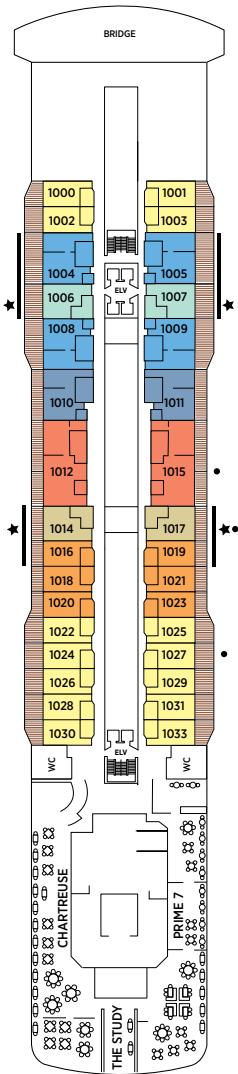

RS	REGENT SUITE	D	CONCIERGE SUITE
MS	MASTER SUITE	E	CONCIERGE SUITE
GS	GRAND SUITE	F1	SUPERIOR SUITE
ES	EXPLORER SUITE	F2	SUPERIOR SUITE
SS	SEVEN SEAS SUITE	G1	DELUXE VERANDA SUITE
A	PENTHOUSE SUITE	G2	DELUXE VERANDA SUITE
B	PENTHOUSE SUITE	H	VERANDA SUITE
C	PENTHOUSE SUITE		

OVERALL LENGTH . . . 735 ft.
BEAM (WIDTH) . . . . . 102 ft.
DRAFT . . . . . 23 ft.
SUITES 375
GUESTS 750
OFFICERS . . . . . European
CREW . . . . . 542 International
GUEST DECKS 10
GROSS TONNAGE . . . 55,254
CRUISING SPEED . . . 19.5 Knots
SHIP'S REGISTRY . . . Marshall Islands

DECK 10

DECK 14

- + 2-bedroom suite accommodates up to 6 guests
- Convertible sofa bed
- ♿ Wheelchair accessible suites 822, 823, and 916 have shower stall instead of bathtub
- Connecting suites
- ★ Bathroom features a glass-enclosed shower instead of bathtub in category A, B, C, G1, G2 and H

Up to one rollaway bed can be added to most suites, please inquire at time of booking.