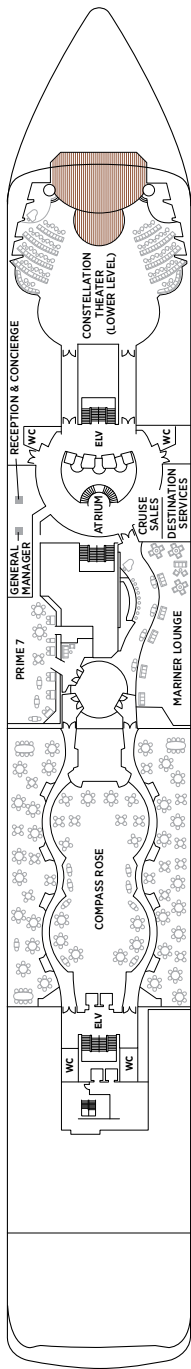

Seven Seas Mariner® DECK PLANS

DECK 5