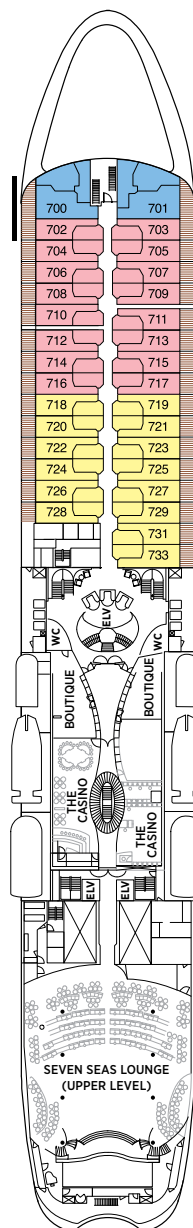

Seven Seas Navigator® DECK PLANS

DECK 7