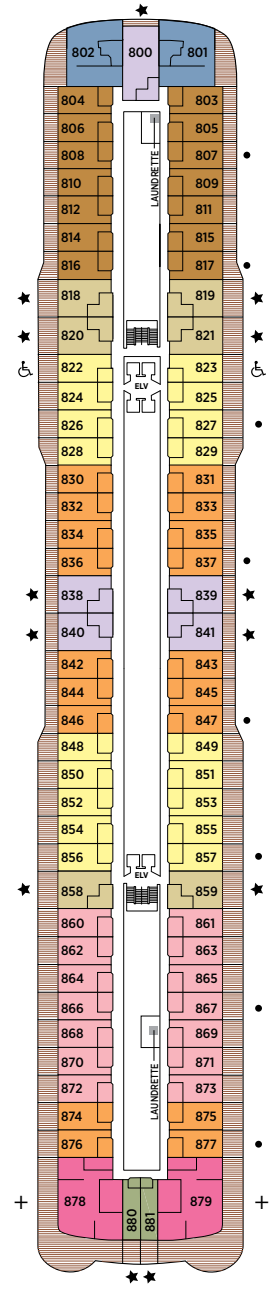

OVERALL LENGTH . . . 735 ft.
 BEAM (WIDTH) 102 ft.
 DRAFT 23 ft.
 SUITES 375
 GUESTS 750
 OFFICERS European
 CREW 542 International
 GUEST DECKS 10
 *GROSS TONNAGE . . . 55,254
 CRUISING SPEED 19.5 Knots
 SHIP'S REGISTRY Marshall Islands

DECK 9

DECK 10

DECK 11

DECK 12

DECK 14

- + 2-bedroom suite accommodates up to 6 guests
- Convertible sofa bed
- ♿ Wheelchair accessible suites 822, 823, and 916 have shower stall instead of bathtub
- Connecting suites
- ★ Bathroom features a glass-enclosed shower instead of bathtub in category A, B, C, G1, G2 and H

*Estimated gross tonnage
 Up to one rollaway bed can be added to most suites, please inquire at time of booking.

Seven Seas Explorer® DECK PLANS

DECK 4

DECK 5

DECK 6

DECK 7

DECK 8

- | | | | |
|----|------------------|----|----------------------|
| RS | REGENT SUITE | D | CONCIERGE SUITE |
| MS | MASTER SUITE | E | CONCIERGE SUITE |
| GS | GRAND SUITE | F1 | SUPERIOR SUITE |
| ES | EXPLORER SUITE | F2 | SUPERIOR SUITE |
| SS | SEVEN SEAS SUITE | G1 | DELUXE VERANDA SUITE |
| A | PENTHOUSE SUITE | G2 | DELUXE VERANDA SUITE |
| B | PENTHOUSE SUITE | H | VERANDA SUITE |
| C | PENTHOUSE SUITE | | |

OVERALL LENGTH . . . 735 ft.
 BEAM (WIDTH) 102 ft.
 DRAFT 23 ft.
 SUITES 375
 GUESTS 750
 OFFICERS European
 CREW 542 International
 GUEST DECKS 10
 GROSS TONNAGE . . . 55,254
 CRUISING SPEED . . . 19.5 Knots
 SHIP'S REGISTRY . . . Marshall Islands