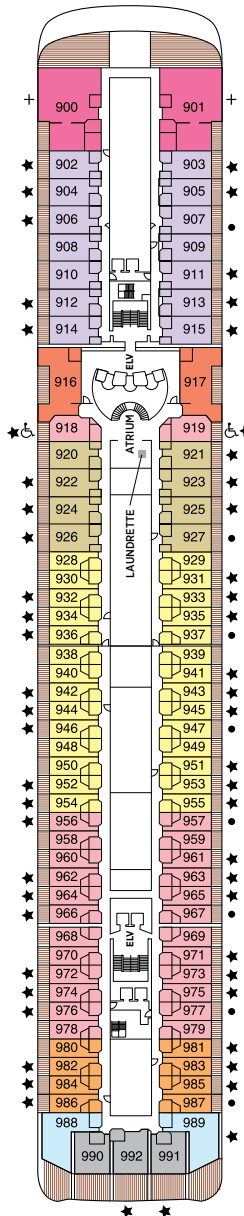

OVERALL LENGTH . . . . . 709 ft.
BEAM (WIDTH) . . . . . 93 ft.
DRAFT . . . . . 21 ft.
SUITES 350
GUESTS 700
OFFICERS . . . . . European
CREW . . . . . 445 International
GUEST DECKS 8
GROSS TONNAGE 48,075
CRUISING SPEED . . . . . 20 Knots
SHIP'S REGISTRY . . . . . Bahamas

 MS MASTER SUITE	 C PENTHOUSE SUITE
 GS GRAND SUITE	 D CONCIERGE SUITE
 MN MARINER SUITE	 E CONCIERGE SUITE
 SS SEVEN SEAS SUITE	 F DELUXE VERANDA SUITE
 HS HORIZON VIEW SUITE	 G DELUXE VERANDA SUITE
 A PENTHOUSE SUITE	 H DELUXE VERANDA SUITE
 B PENTHOUSE SUITE	

DECK 9