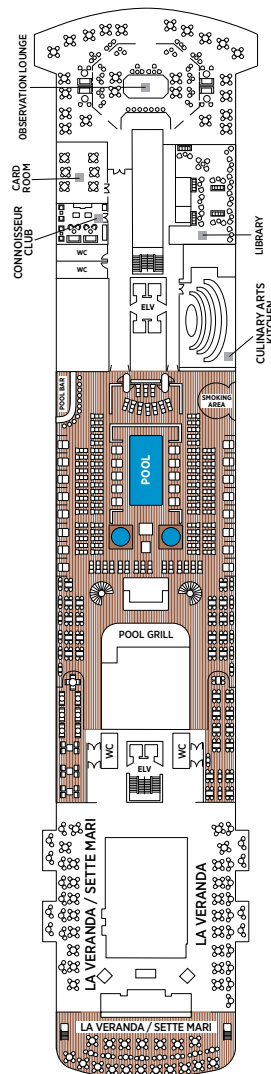

Seven Seas Splendor® DECK PLANS

DECK 4

DECK 5

DECK 6

DECK 7

DECK 8

- | | |
|---------------------|-------------------------|
| RS REGENT SUITE | D CONCIERGE SUITE |
| MS MASTER SUITE | E CONCIERGE SUITE |
| GS GRAND SUITE | F1 SUPERIOR SUITE |
| SP SPLENDOR SUITE | F2 SUPERIOR SUITE |
| SS SEVEN SEAS SUITE | G1 DELUXE VERANDA SUITE |
| A PENTHOUSE SUITE | G2 DELUXE VERANDA SUITE |
| B PENTHOUSE SUITE | H VERANDA SUITE |
| C PENTHOUSE SUITE | |

OVERALL LENGTH . . . 735 ft.
 BEAM (WIDTH) 102 ft.
 DRAFT 23 ft.
 SUITES 375
 GUESTS 750
 OFFICERS European
 CREW 542 International
 GUEST DECKS 10
 *GROSS TONNAGE . . . 55,254
 CRUISING SPEED 19.5 Knots
 SHIP'S REGISTRY Marshall Islands

DECK 9

DECK 10

DECK 11

DECK 12

DECK 14

- + 2-bedroom suite accommodates up to 6 guests
- Convertible sofa bed
- ♿ Wheelchair accessible suites 822, 823, and 916 have shower stall instead of bathtub
- Connecting suites
- ★ Bathroom features a glass-enclosed shower instead of bathtub in category A, B, C, G1, G2 and H

OVERALL LENGTH . . . 735 ft.
 BEAM (WIDTH) 102 ft.
 DRAFT 23 ft.
 SUITES 375
 GUESTS 750
 OFFICERS European
 CREW 542 International
 GUEST DECKS 10
 GROSS TONNAGE . . . 55,254
 CRUISING SPEED . . . 19.5 Knots
 SHIP'S REGISTRY . . . Marshall Islands