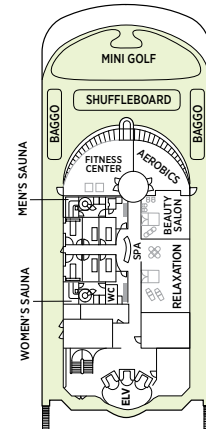

*Estimated gross tonnage
 Up to one rollaway bed can be added to most suites, please inquire at time of booking.

Seven Seas Explorer® DECK PLANS

DECK 4

DECK 5

DECK 6

DECK 7

DECK 8

- | | | | |
|----|------------------|----|----------------------|
| RS | REGENT SUITE | D | CONCIERGE SUITE |
| MS | MASTER SUITE | E | CONCIERGE SUITE |
| GS | GRAND SUITE | F1 | SUPERIOR SUITE |
| ES | EXPLORER SUITE | F2 | SUPERIOR SUITE |
| SS | SEVEN SEAS SUITE | G1 | DELUXE VERANDA SUITE |
| A | PENTHOUSE SUITE | G2 | DELUXE VERANDA SUITE |
| B | PENTHOUSE SUITE | H | VERANDA SUITE |
| C | PENTHOUSE SUITE | | |

Up to one rollaway bed can be added to most suites, please inquire at time of booking.

Seven Seas Navigator® DECK PLANS

DECK 5

DECK 6

DECK 7

DECK 8

- MS MASTER SUITE
- GS GRAND SUITE
- NS NAVIGATOR SUITE
- A PENTHOUSE SUITE
- B PENTHOUSE SUITE
- C PENTHOUSE SUITE
- D CONCIERGE SUITE
- E DELUXE VERANDA SUITE
- F DELUXE VERANDA SUITE
- G DELUXE WINDOW SUITE
- H DELUXE WINDOW SUITE

OVERALL LENGTH 566 ft.
 BEAM (WIDTH) 81 ft.
 DRAFT 24 ft.
 SUITES 245
 GUESTS 490
 OFFICERS European
 CREW 345 International
 GUEST DECKS 8
 GROSS TONNAGE 28,803
 CRUISING SPEED 20 Knots
 SHIP'S REGISTRY Bahamas

DECK 9

DECK 10

DECK 11

DECK 12

- Convertible sofa bed
- ♿ Wheelchair accessible suites 832, 833, 928 and 929 have shower stall instead of bathtub
- Connecting suites

Up to one rollaway bed can be added to most suites, please inquire at time of booking.