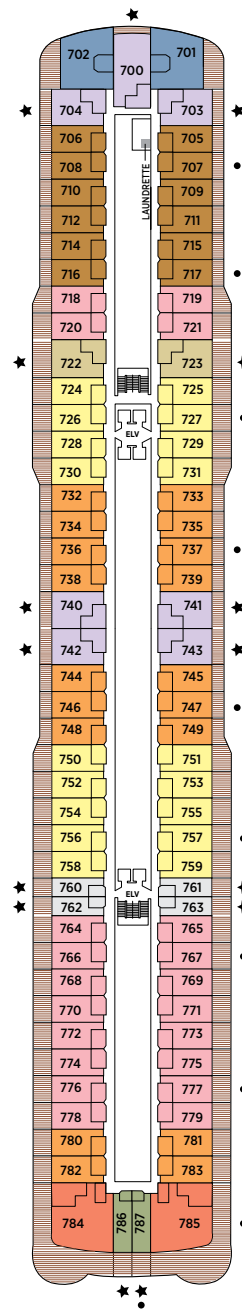

OVERALL LENGTH . . . 735 ft.
 BEAM (WIDTH) 102 ft.
 DRAFT 23 ft.
 SUITES 375
 GUESTS 750
 OFFICERS European
 CREW 542 International
 GUEST DECKS 10
 *GROSS TONNAGE . . . 55,254
 CRUISING SPEED 19.5 Knots
 SHIP'S REGISTRY Marshall Islands

DECK 9

DECK 10

DECK 11

DECK 12

DECK 14

- + 2-bedroom suite accommodates up to 6 guests
- Convertible sofa bed
- ♿ Wheelchair accessible suites 822, 823, and 916 have shower stall instead of bathtub
- Connecting suites
- ★ Bathroom features a glass-enclosed shower instead of bathtub in category A, B, C, G1, G2 and H

*Estimated gross tonnage
 Up to one rollaway bed can be added to most suites, please inquire at time of booking.

Seven Seas Explorer® DECK PLANS

DECK 4

DECK 5

DECK 6

DECK 7

DECK 8

- | | | | |
|----|------------------|----|----------------------|
| RS | REGENT SUITE | D | CONCIERGE SUITE |
| MS | MASTER SUITE | E | CONCIERGE SUITE |
| GS | GRAND SUITE | F1 | SUPERIOR SUITE |
| ES | EXPLORER SUITE | F2 | SUPERIOR SUITE |
| SS | SEVEN SEAS SUITE | G1 | DELUXE VERANDA SUITE |
| A | PENTHOUSE SUITE | G2 | DELUXE VERANDA SUITE |
| B | PENTHOUSE SUITE | H | VERANDA SUITE |
| C | PENTHOUSE SUITE | | |

OVERALL LENGTH . . . 735 ft.
 BEAM (WIDTH) 102 ft.
 DRAFT 23 ft.
 SUITES 375
 GUESTS 750
 OFFICERS European
 CREW 542 International
 GUEST DECKS 10
 GROSS TONNAGE . . . 55,254
 CRUISING SPEED . . . 19.5 Knots
 SHIP'S REGISTRY . . . Marshall Islands