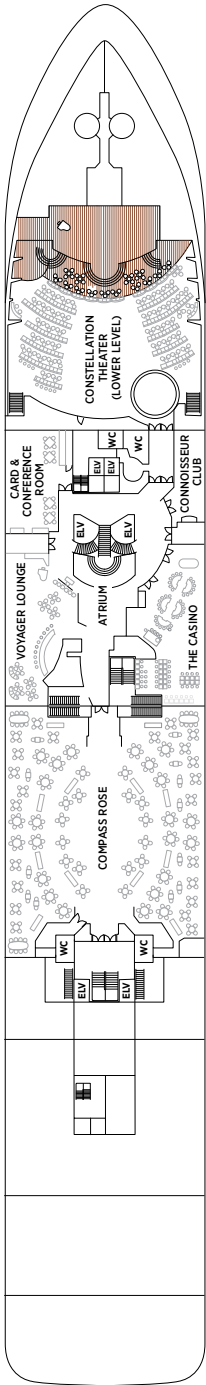

Seven Seas Voyager® DECK PLANS

DECK 4