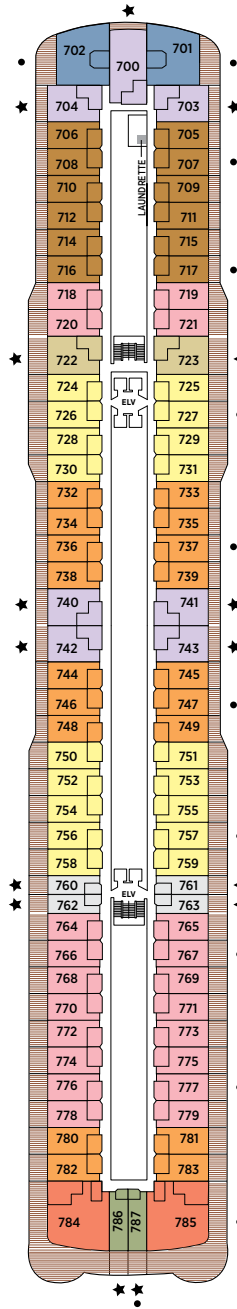

Seven Seas Splendor® DECK PLANS

DECK 4

DECK 5

DECK 6

DECK 7

DECK 8

- | | |
|---------------------|-------------------------|
| RS REGENT SUITE | D CONCIERGE SUITE |
| MS MASTER SUITE | E CONCIERGE SUITE |
| GS GRAND SUITE | F1 SUPERIOR SUITE |
| SP SPLENDOR SUITE | F2 SUPERIOR SUITE |
| SS SEVEN SEAS SUITE | G1 DELUXE VERANDA SUITE |
| A PENTHOUSE SUITE | G2 DELUXE VERANDA SUITE |
| B PENTHOUSE SUITE | H VERANDA SUITE |
| C PENTHOUSE SUITE | |

OVERALL LENGTH . . . 735 ft.
 BEAM (WIDTH) 102 ft.
 DRAFT 23 ft.
 SUITES 375
 GUESTS 750
 OFFICERS European
 CREW 542 International
 GUEST DECKS 10
 *GROSS TONNAGE . . . 55,254
 CRUISING SPEED 19.5 Knots
 SHIP'S REGISTRY Marshall Islands

DECK 9

DECK 10

DECK 11

DECK 12

DECK 14

- + 2-bedroom suite accommodates up to 6 guests
- Convertible sofa bed
- ♿ Wheelchair accessible suites 822, 823, and 916 have shower stall instead of bathtub
- Connecting suites
- ★ Bathroom features a glass-enclosed shower instead of bathtub in category A, B, C, G1, G2 and H

OVERALL LENGTH . . . 735 ft.
 BEAM (WIDTH) 102 ft.
 DRAFT 23 ft.
 SUITES 375
 GUESTS 750
 OFFICERS European
 CREW 542 International
 GUEST DECKS 10
 GROSS TONNAGE . . . 55,254
 CRUISING SPEED . . . 19.5 Knots
 SHIP'S REGISTRY . . . Marshall Islands