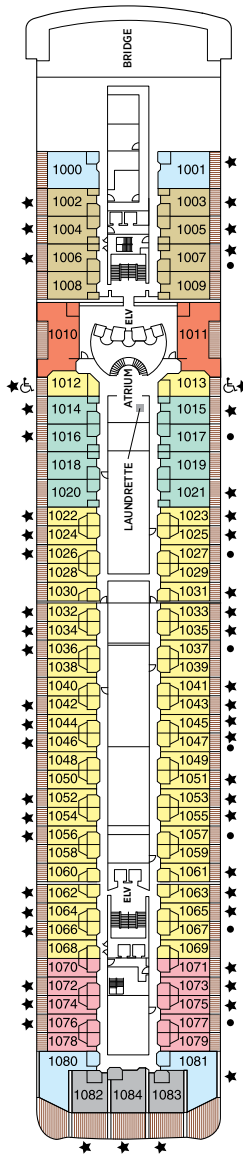

OVERALL LENGTH . . . . . 709 ft.
BEAM (WIDTH) . . . . . 93 ft.
DRAFT . . . . . 21 ft.
SUITES 350
GUESTS 700
OFFICERS . . . . . European
CREW . . . . . 445 International
GUEST DECKS 8
GROSS TONNAGE 48,075
CRUISING SPEED . . . . . 20 Knots
SHIP'S REGISTRY . . . . . Bahamas

 MS MASTER SUITE	 C PENTHOUSE SUITE
 GS GRAND SUITE	 D CONCIERGE SUITE
 MN MARINER SUITE	 E CONCIERGE SUITE
 SS SEVEN SEAS SUITE	 F DELUXE VERANDA SUITE
 HS HORIZON VIEW SUITE	 G DELUXE VERANDA SUITE
 A PENTHOUSE SUITE	 H DELUXE VERANDA SUITE
 B PENTHOUSE SUITE	

DECK 10

- + 2-bedroom suite accommodates up to 6 guests
- Convertible sofa bed
- ♿ Wheelchair accessible suites 828, 829, 918, 919, 1012 and 1013 have shower stall instead of bathtub
- ★ Bathroom features a glass-enclosed shower instead of bathtub

Up to one rollaway bed can be added to most suites, please inquire at time of booking.