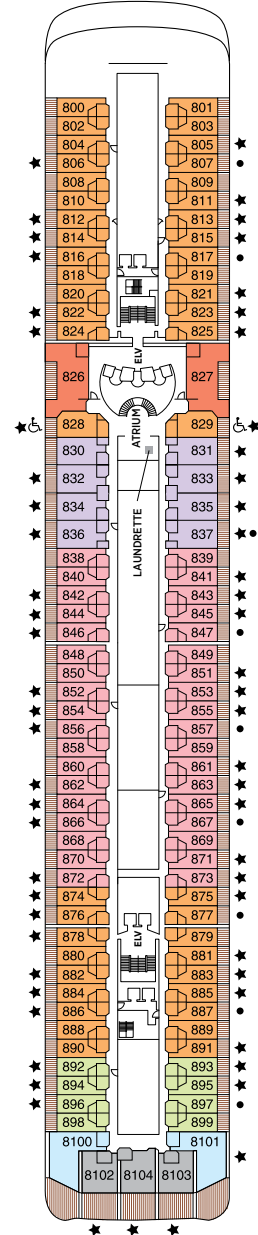

OVERALL LENGTH . . . 735 ft.
 BEAM (WIDTH) 102 ft.
 DRAFT 23 ft.
 SUITES 375
 GUESTS 750
 OFFICERS European
 CREW 542 International
 GUEST DECKS 10
 *GROSS TONNAGE . . . 55,254
 CRUISING SPEED 19.5 Knots
 SHIP'S REGISTRY Marshall Islands

OVERALL LENGTH . . . 735 ft.
 BEAM (WIDTH) 102 ft.
 DRAFT 23 ft.
 SUITES 375
 GUESTS 750
 OFFICERS European
 CREW 542 International
 GUEST DECKS 10
 GROSS TONNAGE . . . 55,254
 CRUISING SPEED . . . 19.5 Knots
 SHIP'S REGISTRY . . . Marshall Islands

Up to one rollaway bed can be added to most suites, please inquire at time of booking.

Seven Seas Mariner® DECK PLANS

DECK 5

DECK 6

DECK 7

DECK 8

- | | |
|--|---|
| ■ MS MASTER SUITE | ■ C PENTHOUSE SUITE |
| ■ GS GRAND SUITE | ■ D CONCIERGE SUITE |
| ■ VS VOYAGER SUITE | ■ E CONCIERGE SUITE |
| ■ SS SEVEN SEAS SUITE | ■ F DELUXE VERANDA SUITE |
| ■ A PENTHOUSE SUITE | ■ G DELUXE VERANDA SUITE |
| ■ B PENTHOUSE SUITE | ■ H DELUXE VERANDA SUITE |

OVERALL LENGTH 670 ft.
 BEAM (WIDTH) 94.5 ft.
 DRAFT 23 ft.
 SUITES 350
 GUESTS 700
 OFFICERS European
 CREW 447 International
 GUEST DECKS 9
 GROSS TONNAGE 42,363
 CRUISING SPEED 20 Knots
 SHIP'S REGISTRY Bahamas