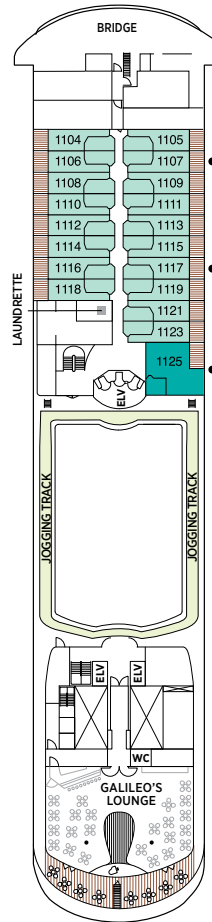

- MS MASTER SUITE
- GS GRAND SUITE
- NS NAVIGATOR SUITE
- A PENTHOUSE SUITE
- B PENTHOUSE SUITE
- C PENTHOUSE SUITE
- D CONCIERGE SUITE
- E DELUXE VERANDA SUITE
- F DELUXE VERANDA SUITE
- G DELUXE WINDOW SUITE
- H DELUXE WINDOW SUITE

OVERALL LENGTH . . . . . 566 ft.
BEAM (WIDTH) . . . . . 81 ft.
DRAFT . . . . . 24 ft.
SUITES 245
GUESTS 490
OFFICERS . . . . . European
CREW . . . . . 345 International
GUEST DECKS 8
GROSS TONNAGE 28,803
CRUISING SPEED . . . . . 20 Knots
SHIP'S REGISTRY . . . . . Bahamas

DECK 11

DECK 12

- Convertible sofa bed
- ♿ Wheelchair accessible suites 832, 833, 928 and 929 have shower stall instead of bathtub
- Connecting suites

Up to one rollaway bed can be added to most suites, please inquire at time of booking.