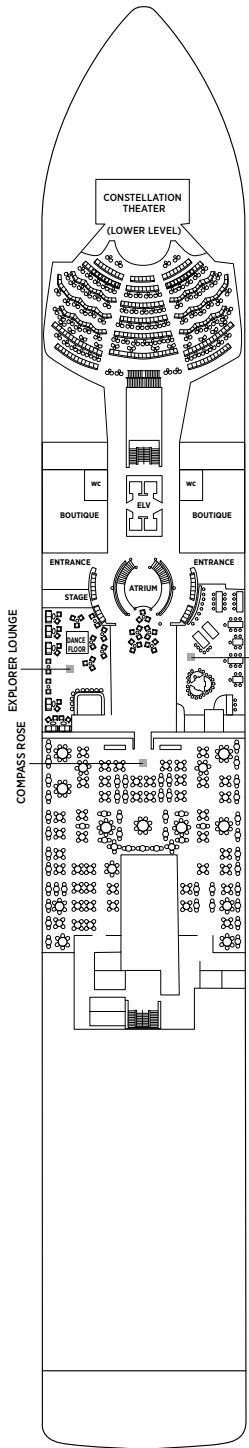

OVERALL LENGTH . . . 735 ft.
 BEAM (WIDTH) 102 ft.
 DRAFT 23 ft.
 SUITES 375
 GUESTS 750
 OFFICERS European
 CREW 542 International
 GUEST DECKS 10
 *GROSS TONNAGE . . . 55,254
 CRUISING SPEED 19.5 Knots
 SHIP'S REGISTRY Marshall Islands

DECK 9

DECK 10

DECK 11

DECK 12

DECK 14

- + 2-bedroom suite accommodates up to 6 guests
- Convertible sofa bed
- ♿ Wheelchair accessible suites 822, 823, and 916 have shower stall instead of bathtub
- Connecting suites
- ★ Bathroom features a glass-enclosed shower instead of bathtub in category A, B, C, G1, G2 and H

*Estimated gross tonnage
 Up to one rollaway bed can be added to most suites, please inquire at time of booking.

Seven Seas Explorer® DECK PLANS

DECK 4

DECK 5

DECK 6

DECK 7

DECK 8

- | | | | |
|----|------------------|----|----------------------|
| RS | REGENT SUITE | D | CONCIERGE SUITE |
| MS | MASTER SUITE | E | CONCIERGE SUITE |
| GS | GRAND SUITE | F1 | SUPERIOR SUITE |
| ES | EXPLORER SUITE | F2 | SUPERIOR SUITE |
| SS | SEVEN SEAS SUITE | G1 | DELUXE VERANDA SUITE |
| A | PENTHOUSE SUITE | G2 | DELUXE VERANDA SUITE |
| B | PENTHOUSE SUITE | H | VERANDA SUITE |
| C | PENTHOUSE SUITE | | |

OVERALL LENGTH . . . 735 ft.
 BEAM (WIDTH) 102 ft.
 DRAFT 23 ft.
 SUITES 375
 GUESTS 750
 OFFICERS European
 CREW 542 International
 GUEST DECKS 10
 GROSS TONNAGE . . . 55,254
 CRUISING SPEED . . . 19.5 Knots
 SHIP'S REGISTRY . . . Marshall Islands