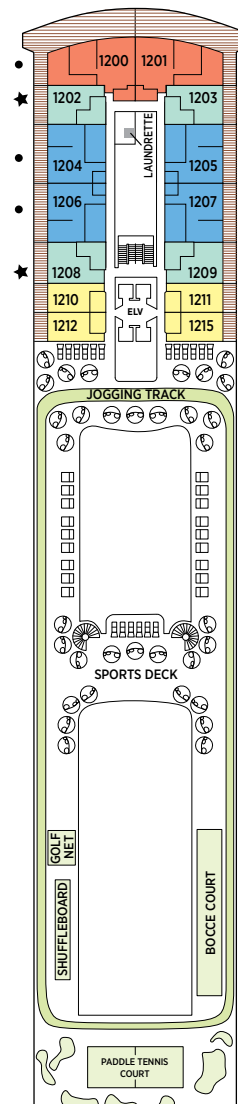

Seven Seas Splendor® DECK PLANS

DECK 4

DECK 5

DECK 6

DECK 7

DECK 8

- | | |
|---------------------|-------------------------|
| RS REGENT SUITE | D CONCIERGE SUITE |
| MS MASTER SUITE | E CONCIERGE SUITE |
| GS GRAND SUITE | F1 SUPERIOR SUITE |
| SP SPLENDOR SUITE | F2 SUPERIOR SUITE |
| SS SEVEN SEAS SUITE | G1 DELUXE VERANDA SUITE |
| A PENTHOUSE SUITE | G2 DELUXE VERANDA SUITE |
| B PENTHOUSE SUITE | H VERANDA SUITE |
| C PENTHOUSE SUITE | |

OVERALL LENGTH . . . 735 ft.
 BEAM (WIDTH) 102 ft.
 DRAFT 23 ft.
 SUITES 375
 GUESTS 750
 OFFICERS European
 CREW 542 International
 GUEST DECKS 10
 *GROSS TONNAGE . . . 55,254
 CRUISING SPEED 19.5 Knots
 SHIP'S REGISTRY Marshall Islands

DECK 9

DECK 10

DECK 11

DECK 12

DECK 14

- + 2-bedroom suite accommodates up to 6 guests
- Convertible sofa bed
- ♿ Wheelchair accessible suites 822, 823, and 916 have shower stall instead of bathtub
- Connecting suites
- ★ Bathroom features a glass-enclosed shower instead of bathtub in category A, B, C, G1, G2 and H

OVERALL LENGTH . . . 735 ft.
 BEAM (WIDTH) 102 ft.
 DRAFT 23 ft.
 SUITES 375
 GUESTS 750
 OFFICERS European
 CREW 542 International
 GUEST DECKS 10
 GROSS TONNAGE . . . 55,254
 CRUISING SPEED . . . 19.5 Knots
 SHIP'S REGISTRY . . . Marshall Islands