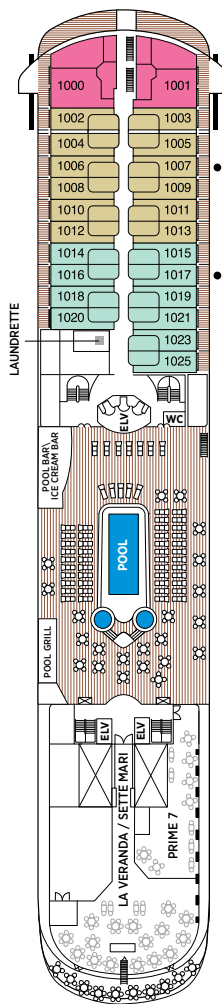

- MS MASTER SUITE
- GS GRAND SUITE
- NS NAVIGATOR SUITE
- A PENTHOUSE SUITE
- B PENTHOUSE SUITE
- C PENTHOUSE SUITE
- D CONCIERGE SUITE
- E DELUXE VERANDA SUITE
- F DELUXE VERANDA SUITE
- G DELUXE WINDOW SUITE
- H DELUXE WINDOW SUITE

OVERALL LENGTH . . . . . 566 ft.
BEAM (WIDTH) . . . . . 81 ft.
DRAFT . . . . . 24 ft.
SUITES 245
GUESTS 490
OFFICERS . . . . . European
CREW . . . . . 345 International
GUEST DECKS 8
GROSS TONNAGE 28,803
CRUISING SPEED . . . . . 20 Knots
SHIP'S REGISTRY . . . . . Bahamas

DECK 10

DECK 12

- Convertible sofa bed
- ♿ Wheelchair accessible suites 832, 833, 928 and 929 have shower stall instead of bathtub
- Connecting suites

Up to one rollaway bed can be added to most suites, please inquire at time of booking.