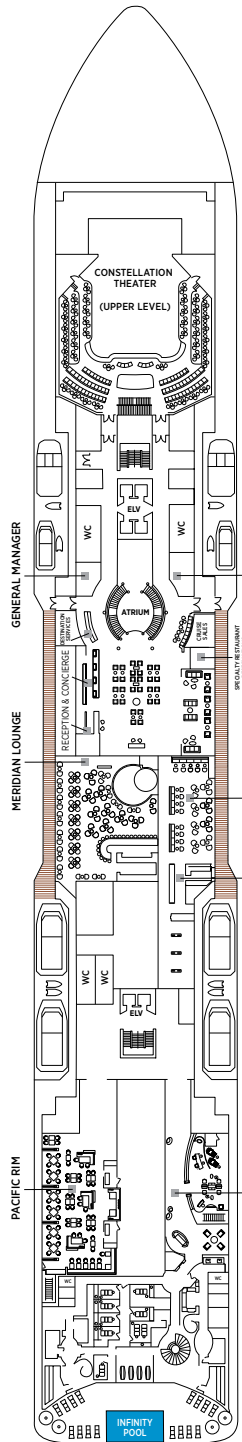

OVERALL LENGTH . . . 735 ft.
 BEAM (WIDTH) 102 ft.
 DRAFT 23 ft.
 SUITES 375
 GUESTS 750
 OFFICERS European
 CREW 542 International
 GUEST DECKS 10
 *GROSS TONNAGE . . . 55,254
 CRUISING SPEED 19.5 Knots
 SHIP'S REGISTRY Marshall Islands

DECK 9

DECK 10

DECK 11

DECK 12

DECK 14

- + 2-bedroom suite accommodates up to 6 guests
- Convertible sofa bed
- ♿ Wheelchair accessible suites 822, 823, and 916 have shower stall instead of bathtub
- Connecting suites
- ★ Bathroom features a glass-enclosed shower instead of bathtub in category A, B, C, G1, G2 and H

*Estimated gross tonnage
 Up to one rollaway bed can be added to most suites, please inquire at time of booking.

Seven Seas Explorer® DECK PLANS

DECK 4

DECK 5

DECK 6

DECK 7

DECK 8

- | | | | |
|----|------------------|----|----------------------|
| RS | REGENT SUITE | D | CONCIERGE SUITE |
| MS | MASTER SUITE | E | CONCIERGE SUITE |
| GS | GRAND SUITE | F1 | SUPERIOR SUITE |
| ES | EXPLORER SUITE | F2 | SUPERIOR SUITE |
| SS | SEVEN SEAS SUITE | G1 | DELUXE VERANDA SUITE |
| A | PENTHOUSE SUITE | G2 | DELUXE VERANDA SUITE |
| B | PENTHOUSE SUITE | H | VERANDA SUITE |
| C | PENTHOUSE SUITE | | |

OVERALL LENGTH . . . 735 ft.
 BEAM (WIDTH) 102 ft.
 DRAFT 23 ft.
 SUITES 375
 GUESTS 750
 OFFICERS European
 CREW 542 International
 GUEST DECKS 10
 GROSS TONNAGE . . . 55,254
 CRUISING SPEED . . . 19.5 Knots
 SHIP'S REGISTRY . . . Marshall Islands