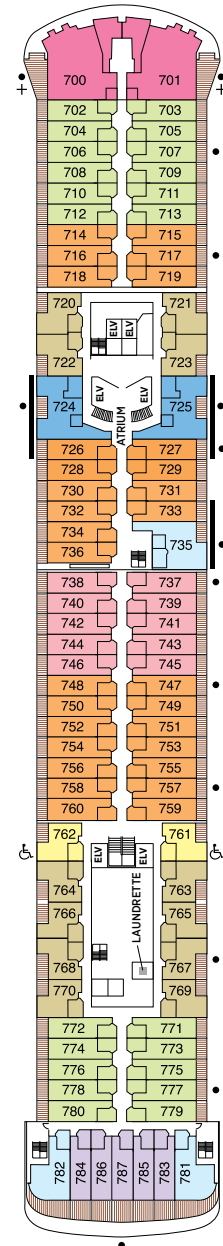

Seven Seas Splendor® DECK PLANS

DECK 4

DECK 5

DECK 6

DECK 7

DECK 8

- | | |
|---------------------|-------------------------|
| RS REGENT SUITE | D CONCIERGE SUITE |
| MS MASTER SUITE | E CONCIERGE SUITE |
| GS GRAND SUITE | F1 SUPERIOR SUITE |
| SP SPLENDOR SUITE | F2 SUPERIOR SUITE |
| SS SEVEN SEAS SUITE | G1 DELUXE VERANDA SUITE |
| A PENTHOUSE SUITE | G2 DELUXE VERANDA SUITE |
| B PENTHOUSE SUITE | H VERANDA SUITE |
| C PENTHOUSE SUITE | |

OVERALL LENGTH . . . 735 ft.
 BEAM (WIDTH) 102 ft.
 DRAFT 23 ft.
 SUITES 375
 GUESTS 750
 OFFICERS European
 CREW 542 International
 GUEST DECKS 10
 *GROSS TONNAGE . . . 55,254
 CRUISING SPEED 19.5 Knots
 SHIP'S REGISTRY Marshall Islands

OVERALL LENGTH . . . 735 ft.
 BEAM (WIDTH) 102 ft.
 DRAFT 23 ft.
 SUITES 375
 GUESTS 750
 OFFICERS European
 CREW 542 International
 GUEST DECKS 10
 GROSS TONNAGE . . . 55,254
 CRUISING SPEED . . . 19.5 Knots
 SHIP'S REGISTRY . . . Marshall Islands

Up to one rollaway bed can be added to most suites, please inquire at time of booking.

Seven Seas Voyager® DECK PLANS

DECK 4

DECK 5

DECK 6

DECK 7

OVERALL LENGTH 709 ft.
 BEAM (WIDTH) 93 ft.
 DRAFT 21 ft.
 SUITES 350
 GUESTS 700
 OFFICERS European
 CREW 445 International
 GUEST DECKS 8
 GROSS TONNAGE 48,075
 CRUISING SPEED 20 Knots
 SHIP'S REGISTRY Bahamas