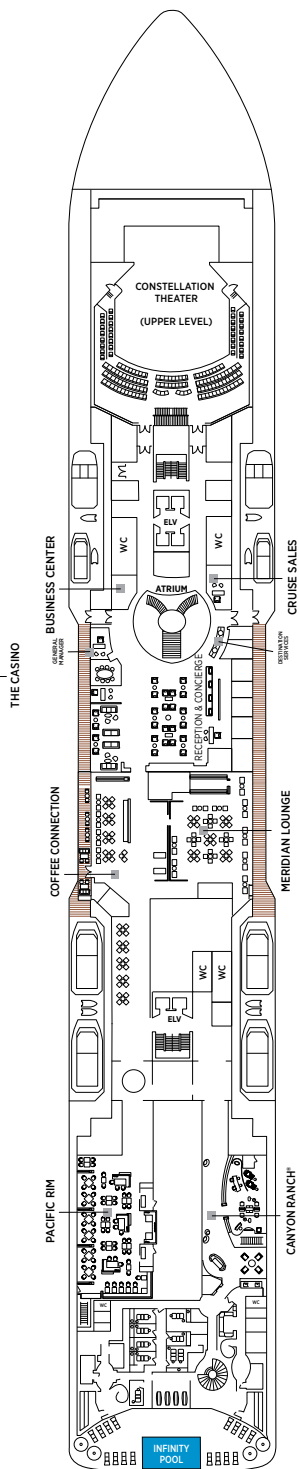

Seven Seas Splendor® DECK PLANS

DECK 4

DECK 5

DECK 6

DECK 7

DECK 8

- | | |
|---------------------|-------------------------|
| RS REGENT SUITE | D CONCIERGE SUITE |
| MS MASTER SUITE | E CONCIERGE SUITE |
| GS GRAND SUITE | F1 SUPERIOR SUITE |
| SP SPLENDOR SUITE | F2 SUPERIOR SUITE |
| SS SEVEN SEAS SUITE | G1 DELUXE VERANDA SUITE |
| A PENTHOUSE SUITE | G2 DELUXE VERANDA SUITE |
| B PENTHOUSE SUITE | H VERANDA SUITE |
| C PENTHOUSE SUITE | |

OVERALL LENGTH . . . 735 ft.
 BEAM (WIDTH) 102 ft.
 DRAFT 23 ft.
 SUITES 375
 GUESTS 750
 OFFICERS European
 CREW 542 International
 GUEST DECKS 10
 *GROSS TONNAGE . . . 55,254
 CRUISING SPEED 19.5 Knots
 SHIP'S REGISTRY Marshall Islands

DECK 9

DECK 10

DECK 11

DECK 12

DECK 14

- + 2-bedroom suite accommodates up to 6 guests
- Convertible sofa bed
- ♿ Wheelchair accessible suites 822, 823, and 916 have shower stall instead of bathtub
- Connecting suites
- ★ Bathroom features a glass-enclosed shower instead of bathtub in category A, B, C, G1, G2 and H

OVERALL LENGTH . . . 735 ft.
 BEAM (WIDTH) 102 ft.
 DRAFT 23 ft.
 SUITES 375
 GUESTS 750
 OFFICERS European
 CREW 542 International
 GUEST DECKS 10
 GROSS TONNAGE . . . 55,254
 CRUISING SPEED . . . 19.5 Knots
 SHIP'S REGISTRY . . . Marshall Islands