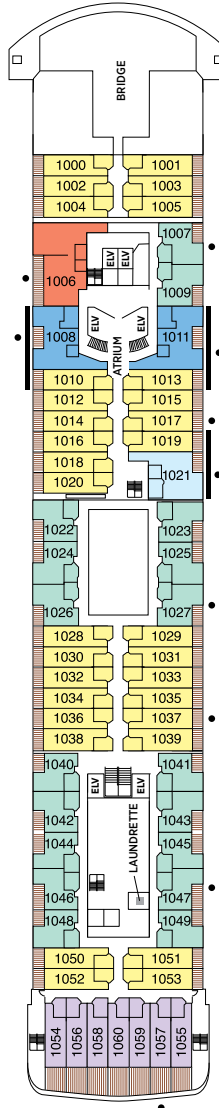

■ MS MASTER SUITE	■ C PENTHOUSE SUITE
■ GS GRAND SUITE	■ D CONCIERGE SUITE
■ VS VOYAGER SUITE	■ E CONCIERGE SUITE
■ SS SEVEN SEAS SUITE	■ F DELUXE VERANDA SUITE
■ A PENTHOUSE SUITE	■ G DELUXE VERANDA SUITE
■ B PENTHOUSE SUITE	■ H DELUXE VERANDA SUITE

OVERALL LENGTH . . . . . 670 ft.
BEAM (WIDTH) . . . . . 94.5 ft.
DRAFT . . . . . 23 ft.
SUITES 350
GUESTS 700
OFFICERS . . . . . European
CREW . . . . . 447 International
GUEST DECKS 9
GROSS TONNAGE 42,363
CRUISING SPEED . . . . . 20 Knots
SHIP'S REGISTRY . . . . . Bahamas

DECK 8

DECK 9

DECK 10

DECK 11

DECK 12

- + 2-bedroom suite accommodates up to 6 guests
- Convertible sofa bed
- ♿ Wheelchair accessible suites 761, 762, 859 and 860 have shower stall instead of bathtub
- Connecting suites

Up to one rollaway bed can be added to most suites, please inquire at time of booking.