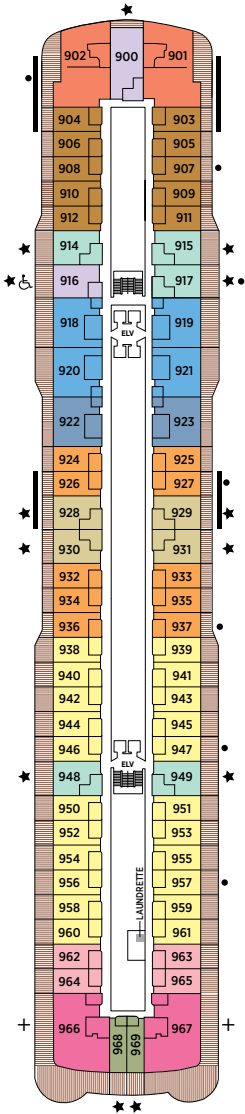

OVERALL LENGTH . . . 735 ft.
 BEAM (WIDTH) 102 ft.
 DRAFT 23 ft.
 SUITES 375
 GUESTS 750
 OFFICERS European
 CREW 542 International
 GUEST DECKS 10
 *GROSS TONNAGE . . . 55,254
 CRUISING SPEED 19.5 Knots
 SHIP'S REGISTRY Marshall Islands

DECK 9

DECK 10

DECK 11

DECK 12

DECK 14

- + 2-bedroom suite accommodates up to 6 guests
- Convertible sofa bed
- ♿ Wheelchair accessible suites 822, 823, and 916 have shower stall instead of bathtub
- Connecting suites
- ★ Bathroom features a glass-enclosed shower instead of bathtub in category A, B, C, G1, G2 and H

*Estimated gross tonnage
 Up to one rollaway bed can be added to most suites, please inquire at time of booking.

Seven Seas Explorer® DECK PLANS

DECK 4

DECK 5

DECK 6

DECK 7

DECK 8

- | | | | |
|----|------------------|----|----------------------|
| RS | REGENT SUITE | D | CONCIERGE SUITE |
| MS | MASTER SUITE | E | CONCIERGE SUITE |
| GS | GRAND SUITE | F1 | SUPERIOR SUITE |
| ES | EXPLORER SUITE | F2 | SUPERIOR SUITE |
| SS | SEVEN SEAS SUITE | G1 | DELUXE VERANDA SUITE |
| A | PENTHOUSE SUITE | G2 | DELUXE VERANDA SUITE |
| B | PENTHOUSE SUITE | H | VERANDA SUITE |
| C | PENTHOUSE SUITE | | |

OVERALL LENGTH . . . 735 ft.
 BEAM (WIDTH) 102 ft.
 DRAFT 23 ft.
 SUITES 375
 GUESTS 750
 OFFICERS European
 CREW 542 International
 GUEST DECKS 10
 GROSS TONNAGE . . . 55,254
 CRUISING SPEED . . . 19.5 Knots
 SHIP'S REGISTRY . . . Marshall Islands