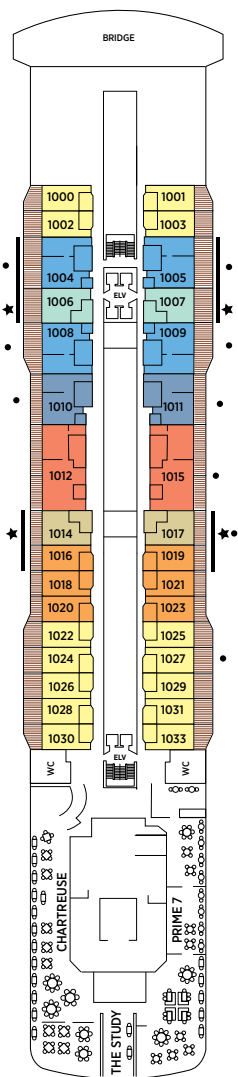

Seven Seas Splendor® DECK PLANS

DECK 4

DECK 5

DECK 6

DECK 7

DECK 8

- | | |
|---------------------|-------------------------|
| RS REGENT SUITE | D CONCIERGE SUITE |
| MS MASTER SUITE | E CONCIERGE SUITE |
| GS GRAND SUITE | F1 SUPERIOR SUITE |
| SP SPLENDOR SUITE | F2 SUPERIOR SUITE |
| SS SEVEN SEAS SUITE | G1 DELUXE VERANDA SUITE |
| A PENTHOUSE SUITE | G2 DELUXE VERANDA SUITE |
| B PENTHOUSE SUITE | H VERANDA SUITE |
| C PENTHOUSE SUITE | |

OVERALL LENGTH . . . 735 ft.
 BEAM (WIDTH) 102 ft.
 DRAFT 23 ft.
 SUITES 375
 GUESTS 750
 OFFICERS European
 CREW 542 International
 GUEST DECKS 10
 *GROSS TONNAGE . . . 55,254
 CRUISING SPEED 19.5 Knots
 SHIP'S REGISTRY Marshall Islands

DECK 9

DECK 10

DECK 11

DECK 12

DECK 14

- + 2-bedroom suite accommodates up to 6 guests
- Convertible sofa bed
- ♿ Wheelchair accessible suites 822, 823, and 916 have shower stall instead of bathtub
- Connecting suites
- ★ Bathroom features a glass-enclosed shower instead of bathtub in category A, B, C, G1, G2 and H

OVERALL LENGTH . . . 735 ft.
 BEAM (WIDTH) 102 ft.
 DRAFT 23 ft.
 SUITES 375
 GUESTS 750
 OFFICERS European
 CREW 542 International
 GUEST DECKS 10
 GROSS TONNAGE . . . 55,254
 CRUISING SPEED . . . 19.5 Knots
 SHIP'S REGISTRY . . . Marshall Islands