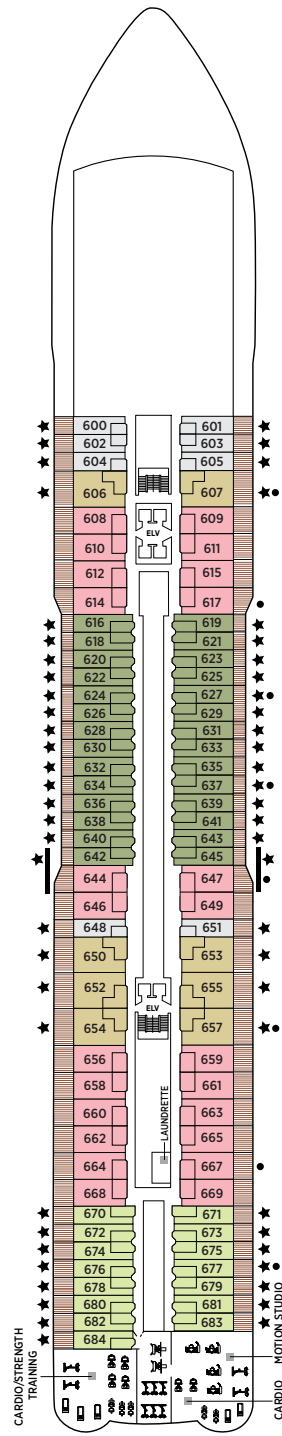

OVERALL LENGTH . . . 735 ft.
 BEAM (WIDTH) 102 ft.
 DRAFT 23 ft.
 SUITES 375
 GUESTS 750
 OFFICERS European
 CREW 542 International
 GUEST DECKS 10
 *GROSS TONNAGE . . . 55,254
 CRUISING SPEED 19.5 Knots
 SHIP'S REGISTRY Marshall Islands

DECK 9

DECK 10

DECK 11

DECK 12

DECK 14

- + 2-bedroom suite accommodates up to 6 guests
- Convertible sofa bed
- ♿ Wheelchair accessible suites 822, 823, and 916 have shower stall instead of bathtub
- Connecting suites
- ★ Bathroom features a glass-enclosed shower instead of bathtub in category A, B, C, G1, G2 and H

*Estimated gross tonnage
 Up to one rollaway bed can be added to most suites, please inquire at time of booking.

Seven Seas Explorer® DECK PLANS

DECK 4

DECK 5

DECK 6

DECK 7

DECK 8

- | | | | |
|----|------------------|----|----------------------|
| RS | REGENT SUITE | D | CONCIERGE SUITE |
| MS | MASTER SUITE | E | CONCIERGE SUITE |
| GS | GRAND SUITE | F1 | SUPERIOR SUITE |
| ES | EXPLORER SUITE | F2 | SUPERIOR SUITE |
| SS | SEVEN SEAS SUITE | G1 | DELUXE VERANDA SUITE |
| A | PENTHOUSE SUITE | G2 | DELUXE VERANDA SUITE |
| B | PENTHOUSE SUITE | H | VERANDA SUITE |
| C | PENTHOUSE SUITE | | |

OVERALL LENGTH . . . 735 ft.
 BEAM (WIDTH) 102 ft.
 DRAFT 23 ft.
 SUITES 375
 GUESTS 750
 OFFICERS European
 CREW 542 International
 GUEST DECKS 10
 GROSS TONNAGE . . . 55,254
 CRUISING SPEED . . . 19.5 Knots
 SHIP'S REGISTRY . . . Marshall Islands