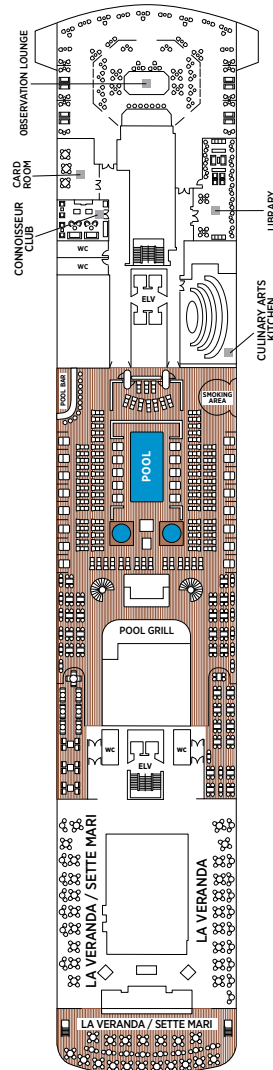

RS	REGENT SUITE	D	CONCIERGE SUITE
MS	MASTER SUITE	E	CONCIERGE SUITE
GS	GRAND SUITE	F1	SUPERIOR SUITE
ES	EXPLORER SUITE	F2	SUPERIOR SUITE
SS	SEVEN SEAS SUITE	G1	DELUXE VERANDA SUITE
A	PENTHOUSE SUITE	G2	DELUXE VERANDA SUITE
B	PENTHOUSE SUITE	H	VERANDA SUITE
C	PENTHOUSE SUITE		

OVERALL LENGTH . . . 735 ft.
BEAM (WIDTH) . . . . . 102 ft.
DRAFT . . . . . 23 ft.
SUITES 375
GUESTS 750
OFFICERS . . . . . European
CREW . . . . . 542 International
GUEST DECKS 10
GROSS TONNAGE . . . 55,254
CRUISING SPEED . . . 19.5 Knots
SHIP'S REGISTRY . . . Marshall Islands

DECK 11

DECK 14

- + 2-bedroom suite accommodates up to 6 guests
- Convertible sofa bed
- ♿ Wheelchair accessible suites 822, 823, and 916 have shower stall instead of bathtub
- Connecting suites
- ★ Bathroom features a glass-enclosed shower instead of bathtub in category A, B, C, G1, G2 and H

Up to one rollaway bed can be added to most suites, please inquire at time of booking.