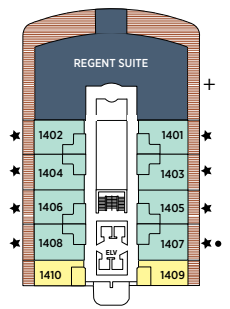

OVERALL LENGTH . . . 735 ft.
 BEAM (WIDTH) 102 ft.
 DRAFT 23 ft.
 SUITES 375
 GUESTS 750
 OFFICERS European
 CREW 542 International
 GUEST DECKS 10
 *GROSS TONNAGE . . . 55,254
 CRUISING SPEED 19.5 Knots
 SHIP'S REGISTRY Marshall Islands

DECK 9

DECK 10

DECK 11

DECK 12

DECK 14

- + 2-bedroom suite accommodates up to 6 guests
- Convertible sofa bed
- ♿ Wheelchair accessible suites 822, 823, and 916 have shower stall instead of bathtub
- Connecting suites
- ★ Bathroom features a glass-enclosed shower instead of bathtub in category A, B, C, G1, G2 and H

OVERALL LENGTH . . . 735 ft.
 BEAM (WIDTH) 102 ft.
 DRAFT 23 ft.
 SUITES 375
 GUESTS 750
 OFFICERS European
 CREW 542 International
 GUEST DECKS 10
 GROSS TONNAGE . . . 55,254
 CRUISING SPEED . . . 19.5 Knots
 SHIP'S REGISTRY . . . Marshall Islands

OVERALL LENGTH 566 ft.
 BEAM (WIDTH) 81 ft.
 DRAFT 24 ft.
 SUITES 245
 GUESTS 490
 OFFICERS European
 CREW 345 International
 GUEST DECKS 8
 GROSS TONNAGE 28,803
 CRUISING SPEED 20 Knots
 SHIP'S REGISTRY Bahamas