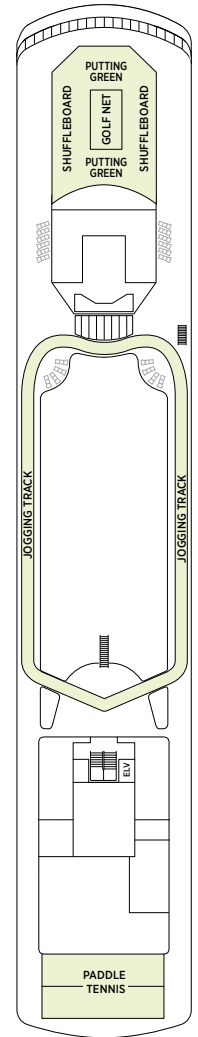

DECK 9

DECK 10

DECK 11

DECK 12

DECK 14

- + 2-bedroom suite accommodates up to 6 guests
- Convertible sofa bed
- ♿ Wheelchair accessible suites 822, 823, and 916 have shower stall instead of bathtub
- Connecting suites
- ★ Bathroom features a glass-enclosed shower instead of bathtub in category A, B, C, G1, G2 and H

*Estimated gross tonnage
 Up to one rollaway bed can be added to most suites, please inquire at time of booking.

Seven Seas Explorer® DECK PLANS

DECK 4

DECK 5

DECK 6

DECK 7

DECK 8

- | | | | |
|----|------------------|----|----------------------|
| RS | REGENT SUITE | D | CONCIERGE SUITE |
| MS | MASTER SUITE | E | CONCIERGE SUITE |
| GS | GRAND SUITE | F1 | SUPERIOR SUITE |
| ES | EXPLORER SUITE | F2 | SUPERIOR SUITE |
| SS | SEVEN SEAS SUITE | G1 | DELUXE VERANDA SUITE |
| A | PENTHOUSE SUITE | G2 | DELUXE VERANDA SUITE |
| B | PENTHOUSE SUITE | H | VERANDA SUITE |
| C | PENTHOUSE SUITE | | |

DECK 8

DECK 9

DECK 10

DECK 11

DECK 12

- + 2-bedroom suite accommodates up to 6 guests
- Convertible sofa bed
- ♿ Wheelchair accessible suites 761, 762, 859 and 860 have shower stall instead of bathtub
- Connecting suites

Up to one rollaway bed can be added to most suites, please inquire at time of booking.

Seven Seas Voyager® DECK PLANS

DECK 4

DECK 5

DECK 6

DECK 7

OVERALL LENGTH 709 ft.
 BEAM (WIDTH) 93 ft.
 DRAFT 21 ft.
 SUITES 350
 GUESTS 700
 OFFICERS European
 CREW 445 International
 GUEST DECKS 8
 GROSS TONNAGE 48,075
 CRUISING SPEED 20 Knots
 SHIP'S REGISTRY Bahamas