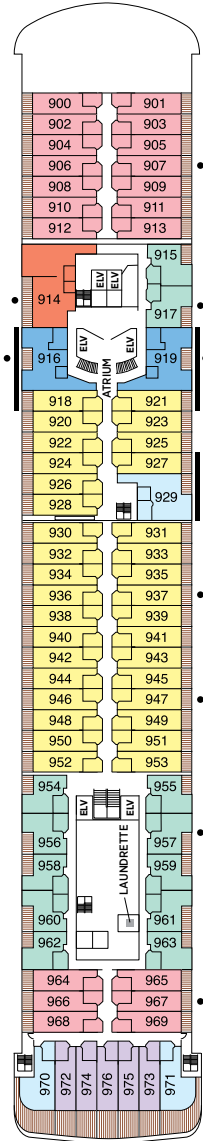

■ MS MASTER SUITE	■ C PENTHOUSE SUITE
■ GS GRAND SUITE	■ D CONCIERGE SUITE
■ VS VOYAGER SUITE	■ E CONCIERGE SUITE
■ SS SEVEN SEAS SUITE	■ F DELUXE VERANDA SUITE
■ A PENTHOUSE SUITE	■ G DELUXE VERANDA SUITE
■ B PENTHOUSE SUITE	■ H DELUXE VERANDA SUITE

OVERALL LENGTH . . . . . 670 ft.
BEAM (WIDTH) . . . . . 94.5 ft.
DRAFT . . . . . 23 ft.
SUITES 350
GUESTS 700
OFFICERS . . . . . European
CREW . . . . . 447 International
GUEST DECKS 9
GROSS TONNAGE 42,363
CRUISING SPEED . . . . . 20 Knots
SHIP'S REGISTRY . . . . . Bahamas

DECK 8

DECK 9

DECK 10

DECK 11

DECK 12

- + 2-bedroom suite accommodates up to 6 guests
- Convertible sofa bed
- ♿ Wheelchair accessible suites 761, 762, 859 and 860 have shower stall instead of bathtub
- Connecting suites

Up to one rollaway bed can be added to most suites, please inquire at time of booking.