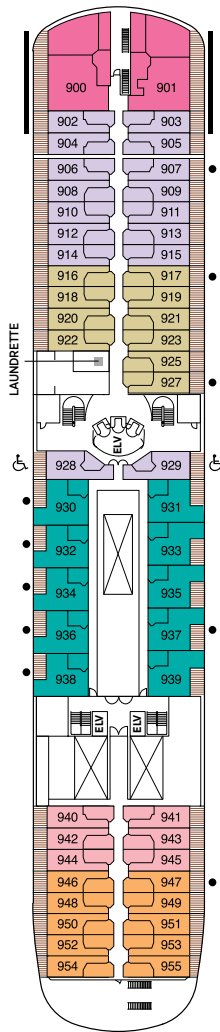

- MS MASTER SUITE
- GS GRAND SUITE
- NS NAVIGATOR SUITE
- A PENTHOUSE SUITE
- B PENTHOUSE SUITE
- C PENTHOUSE SUITE
- D CONCIERGE SUITE
- E DELUXE VERANDA SUITE
- F DELUXE VERANDA SUITE
- G DELUXE WINDOW SUITE
- H DELUXE WINDOW SUITE

OVERALL LENGTH . . . . . 566 ft.
BEAM (WIDTH) . . . . . 81 ft.
DRAFT . . . . . 24 ft.
SUITES 245
GUESTS 490
OFFICERS . . . . . European
CREW . . . . . 345 International
GUEST DECKS 8
GROSS TONNAGE 28,803
CRUISING SPEED . . . . . 20 Knots
SHIP'S REGISTRY . . . . . Bahamas

DECK 9