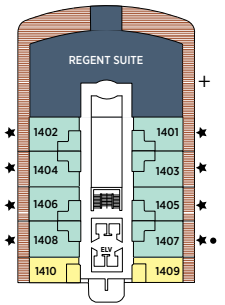

OVERALL LENGTH . . . 735 ft.
 BEAM (WIDTH) 102 ft.
 DRAFT 23 ft.
 SUITES 375
 GUESTS 750
 OFFICERS European
 CREW 542 International
 GUEST DECKS 10
 GROSS TONNAGE . . . 55,254
 CRUISING SPEED . . . 19.5 Knots
 SHIP'S REGISTRY . . . Marshall Islands

DECK 9

DECK 10

DECK 11

DECK 12

DECK 14

- + 2-bedroom suite accommodates up to 6 guests
- Convertible sofa bed
- ♿ Wheelchair accessible suites 822, 823, and 916 have shower stall instead of bathtub
- Connecting suites
- ★ Bathroom features a glass-enclosed shower instead of bathtub in category A, B, C, G1, G2 and H

OVERALL LENGTH 670 ft.
 BEAM (WIDTH) 94.5 ft.
 DRAFT 23 ft.
 SUITES 350
 GUESTS 700
 OFFICERS European
 CREW 447 International
 GUEST DECKS 9
 GROSS TONNAGE 42,363
 CRUISING SPEED 20 Knots
 SHIP'S REGISTRY Bahamas

OVERALL LENGTH 566 ft.
 BEAM (WIDTH) 81 ft.
 DRAFT 24 ft.
 SUITES 245
 GUESTS 490
 OFFICERS European
 CREW 345 International
 GUEST DECKS 8
 GROSS TONNAGE 28,803
 CRUISING SPEED 20 Knots
 SHIP'S REGISTRY Bahamas