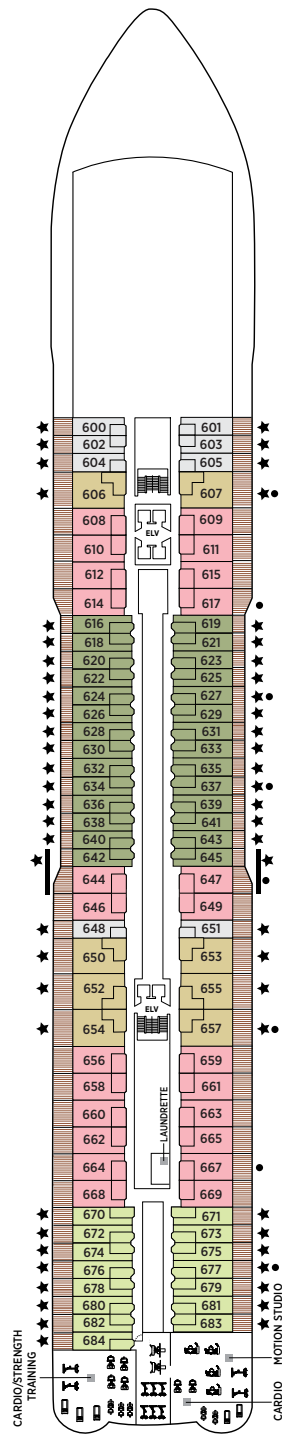

Seven Seas Splendor® DECK PLANS

DECK 4

DECK 5

DECK 6

DECK 7

DECK 8

- | | |
|---------------------|-------------------------|
| RS REGENT SUITE | D CONCIERGE SUITE |
| MS MASTER SUITE | E CONCIERGE SUITE |
| GS GRAND SUITE | F1 SUPERIOR SUITE |
| SP SPLENDOR SUITE | F2 SUPERIOR SUITE |
| SS SEVEN SEAS SUITE | G1 DELUXE VERANDA SUITE |
| A PENTHOUSE SUITE | G2 DELUXE VERANDA SUITE |
| B PENTHOUSE SUITE | H VERANDA SUITE |
| C PENTHOUSE SUITE | |

OVERALL LENGTH . . . 735 ft.
 BEAM (WIDTH) 102 ft.
 DRAFT 23 ft.
 SUITES 375
 GUESTS 750
 OFFICERS European
 CREW 542 International
 GUEST DECKS 10
 *GROSS TONNAGE . . . 55,254
 CRUISING SPEED 19.5 Knots
 SHIP'S REGISTRY Marshall Islands

DECK 9

DECK 10

DECK 11

DECK 12

DECK 14

- + 2-bedroom suite accommodates up to 6 guests
- Convertible sofa bed
- ♿ Wheelchair accessible suites 822, 823, and 916 have shower stall instead of bathtub
- Connecting suites
- ★ Bathroom features a glass-enclosed shower instead of bathtub in category A, B, C, G1, G2 and H

OVERALL LENGTH . . . 735 ft.
 BEAM (WIDTH) 102 ft.
 DRAFT 23 ft.
 SUITES 375
 GUESTS 750
 OFFICERS European
 CREW 542 International
 GUEST DECKS 10
 GROSS TONNAGE . . . 55,254
 CRUISING SPEED . . . 19.5 Knots
 SHIP'S REGISTRY . . . Marshall Islands