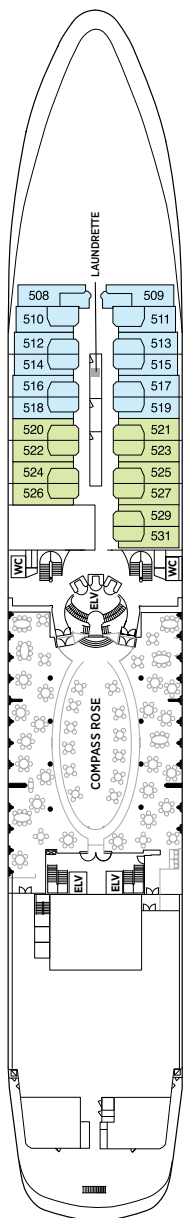

Seven Seas Navigator® DECK PLANS

DECK 5