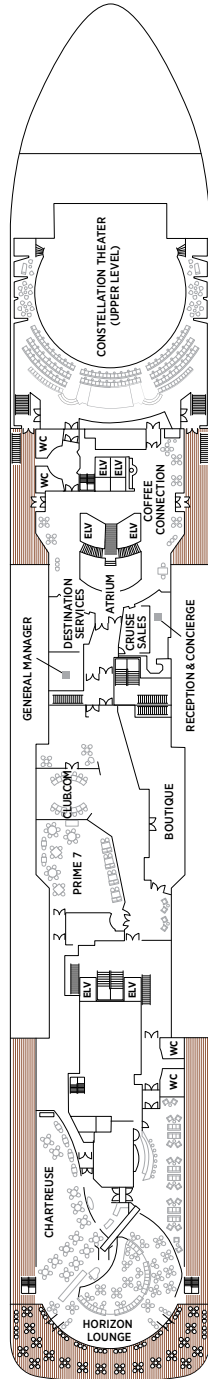

Seven Seas Voyager® DECK PLANS

DECK 4

DECK 5

DECK 6

DECK 7