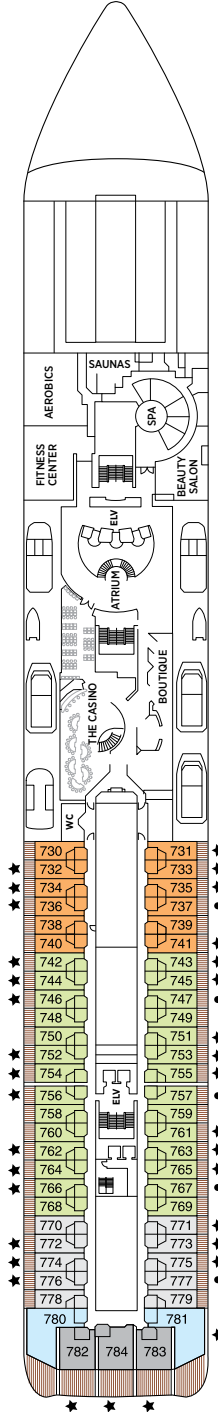

Seven Seas Mariner® DECK PLANS

DECK 7