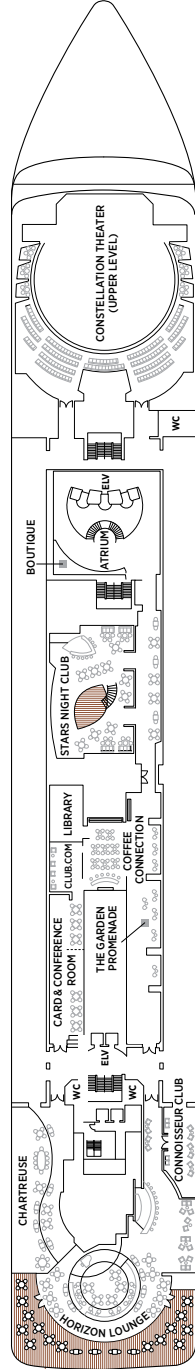

Seven Seas Mariner® DECK PLANS

DECK 6