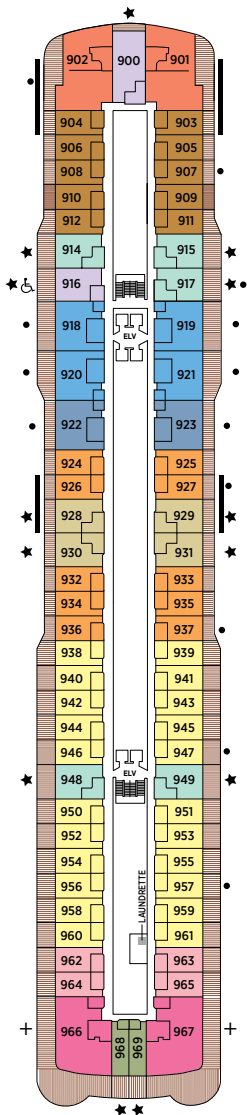

Seven Seas Splendor® DECK PLANS

DECK 4

DECK 5

DECK 6

DECK 7

DECK 8

- | | |
|---------------------|-------------------------|
| RS REGENT SUITE | D CONCIERGE SUITE |
| MS MASTER SUITE | E CONCIERGE SUITE |
| GS GRAND SUITE | F1 SUPERIOR SUITE |
| SP SPLENDOR SUITE | F2 SUPERIOR SUITE |
| SS SEVEN SEAS SUITE | G1 DELUXE VERANDA SUITE |
| A PENTHOUSE SUITE | G2 DELUXE VERANDA SUITE |
| B PENTHOUSE SUITE | H VERANDA SUITE |
| C PENTHOUSE SUITE | |

OVERALL LENGTH . . . 735 ft.
 BEAM (WIDTH) 102 ft.
 DRAFT 23 ft.
 SUITES 375
 GUESTS 750
 OFFICERS European
 CREW 542 International
 GUEST DECKS 10
 *GROSS TONNAGE . . . 55,254
 CRUISING SPEED 19.5 Knots
 SHIP'S REGISTRY Marshall Islands

DECK 9

DECK 10

DECK 11

DECK 12

DECK 14

- + 2-bedroom suite accommodates up to 6 guests
- Convertible sofa bed
- ♿ Wheelchair accessible suites 822, 823, and 916 have shower stall instead of bathtub
- Connecting suites
- ★ Bathroom features a glass-enclosed shower instead of bathtub in category A, B, C, G1, G2 and H

OVERALL LENGTH . . . 735 ft.
 BEAM (WIDTH) 102 ft.
 DRAFT 23 ft.
 SUITES 375
 GUESTS 750
 OFFICERS European
 CREW 542 International
 GUEST DECKS 10
 GROSS TONNAGE . . . 55,254
 CRUISING SPEED . . . 19.5 Knots
 SHIP'S REGISTRY . . . Marshall Islands