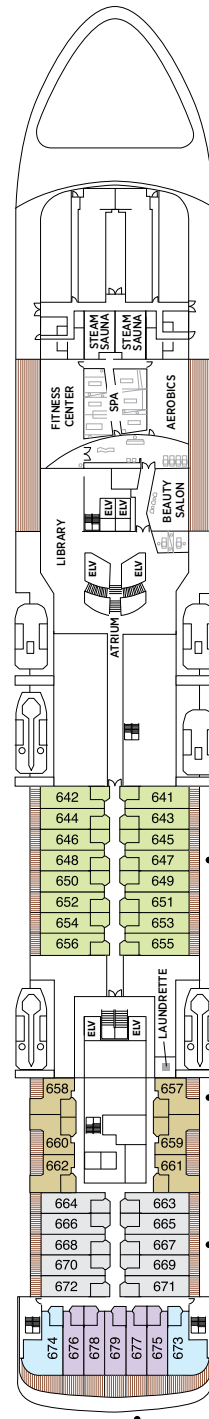

OVERALL LENGTH . . . 735 ft.
 BEAM (WIDTH) 102 ft.
 DRAFT 23 ft.
 SUITES 375
 GUESTS 750
 OFFICERS European
 CREW 542 International
 GUEST DECKS 10
 *GROSS TONNAGE . . . 55,254
 CRUISING SPEED 19.5 Knots
 SHIP'S REGISTRY Marshall Islands

DECK 9

DECK 10

DECK 11

DECK 12

DECK 14

- + 2-bedroom suite accommodates up to 6 guests
- Convertible sofa bed
- ♿ Wheelchair accessible suites 822, 823, and 916 have shower stall instead of bathtub
- Connecting suites
- ★ Bathroom features a glass-enclosed shower instead of bathtub in category A, B, C, G1, G2 and H

OVERALL LENGTH . . . 735 ft.
 BEAM (WIDTH) 102 ft.
 DRAFT 23 ft.
 SUITES 375
 GUESTS 750
 OFFICERS European
 CREW 542 International
 GUEST DECKS 10
 GROSS TONNAGE . . . 55,254
 CRUISING SPEED . . . 19.5 Knots
 SHIP'S REGISTRY . . . Marshall Islands

Up to one rollaway bed can be added to most suites, please inquire at time of booking.

Seven Seas Voyager® DECK PLANS

DECK 4

DECK 5

DECK 6

DECK 7

OVERALL LENGTH 709 ft.
 BEAM (WIDTH) 93 ft.
 DRAFT 21 ft.
 SUITES 350
 GUESTS 700
 OFFICERS European
 CREW 445 International
 GUEST DECKS 8
 GROSS TONNAGE 48,075
 CRUISING SPEED 20 Knots
 SHIP'S REGISTRY Bahamas