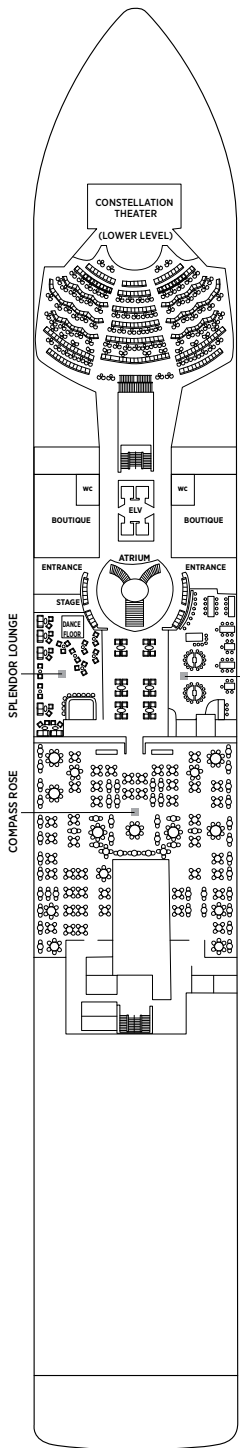

Seven Seas Splendor® DECK PLANS

DECK 4

DECK 5

DECK 6

DECK 7

DECK 8

- | | |
|---------------------|-------------------------|
| RS REGENT SUITE | D CONCIERGE SUITE |
| MS MASTER SUITE | E CONCIERGE SUITE |
| GS GRAND SUITE | F1 SUPERIOR SUITE |
| SP SPLENDOR SUITE | F2 SUPERIOR SUITE |
| SS SEVEN SEAS SUITE | G1 DELUXE VERANDA SUITE |
| A PENTHOUSE SUITE | G2 DELUXE VERANDA SUITE |
| B PENTHOUSE SUITE | H VERANDA SUITE |
| C PENTHOUSE SUITE | |

OVERALL LENGTH . . . 735 ft.
 BEAM (WIDTH) 102 ft.
 DRAFT 23 ft.
 SUITES 375
 GUESTS 750
 OFFICERS European
 CREW 542 International
 GUEST DECKS 10
 *GROSS TONNAGE . . . 55,254
 CRUISING SPEED 19.5 Knots
 SHIP'S REGISTRY Marshall Islands

DECK 9

DECK 10

DECK 11

DECK 12

DECK 14

- + 2-bedroom suite accommodates up to 6 guests
- Convertible sofa bed
- ♿ Wheelchair accessible suites 822, 823, and 916 have shower stall instead of bathtub
- Connecting suites
- ★ Bathroom features a glass-enclosed shower instead of bathtub in category A, B, C, G1, G2 and H

OVERALL LENGTH . . . 735 ft.
 BEAM (WIDTH) 102 ft.
 DRAFT 23 ft.
 SUITES 375
 GUESTS 750
 OFFICERS European
 CREW 542 International
 GUEST DECKS 10
 GROSS TONNAGE . . . 55,254
 CRUISING SPEED . . . 19.5 Knots
 SHIP'S REGISTRY . . . Marshall Islands