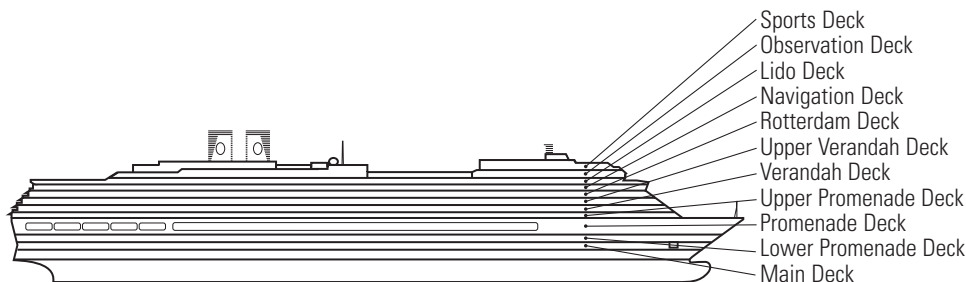

VERANDAH SUITES

■ SB ■ SC

Neptune Suites: 2 lower beds convertible to 1 king-size bed, bathroom with dual sink vanity, full-size whirlpool bath & shower & additional shower stall, large sitting area, dressing room, private verandah, 1 sofa bed for 2 persons, floor-to-ceiling windows. Approximately 500–712 sq. ft. including verandah.

■ SS

Signature Suites: 2 lower beds convertible to 1 queen-size bed, bathroom with dual sink vanity, full-size whirlpool bath & shower & additional shower stall, large sitting area, private verandah, 1 sofa bed for 1 person, floor-to-ceiling windows. Approximately 372–384 sq. ft. including verandah.

VERANDAH STATEROOMS

■ VA ■ VB ■ VC ■ VD

Verandah: 2 lower beds convertible to 1 queen-size bed, bathtub & shower, sitting area, private verandah, floor-to-ceiling windows. Approximately 213–359 sq. ft. including verandah.

OCEAN-VIEW STATEROOMS

■ F

Large: 2 lower beds convertible to 1 queen-size bed, bathtub & shower. Approximately 174–180 sq. ft.

INTERIOR STATEROOMS

■ I ■ K

Large or Standard: 2 lower beds convertible to 1 queen-size bed, shower. Approximately 151–233 sq. ft.

■ L

Standard: 2 lower beds convertible to 1 queen-size bed, shower. Approximately 151–233 sq. ft.