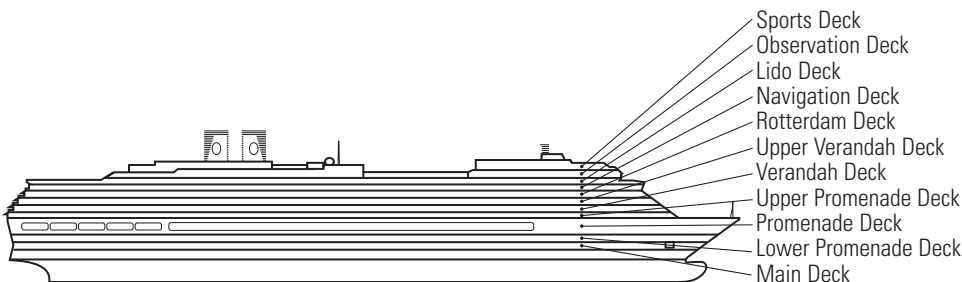

Important Note: Not all staterooms within each category have the same furniture configuration and/or facilities. Appropriate symbols within the rooms on the deck plans describe differences from the stateroom descriptions below.

All information is subject to change.

STATEROOM SYMBOL LEGEND

- Quad (2 lower beds, 1 sofa bed, 1 upper)
- Triple (2 lower beds, 1 sofa bed)
- △ Partial sea view
- × Fully obstructed view
- + Connecting rooms
- Shower only
- ♣ Single sink vanity
- Staterooms have solid steel verandah railings instead of clear-view Plexiglas® railings
- ♿ Suites SC6175 & SC6164 are fully accessible, bathtub and roll-in shower. Suite SS6108 and staterooms I-8037, VB6004, VB6003, D1100, C1082, C1081, J1074, K1012 & K1011 are fully accessible, roll-in shower only.
- ▼ Suites SY8068, SY5002 & SY5001 are fully accessible with single side approach to the bed, bathtub and roll-in shower
- ★ Staterooms VA8032, VA8031, VA6049, VA5140, VA5137, VA5054, VA5051, VA4132, VA4131, H4090, H4089, VA4052 & VA4051 are ambulatory accessible, roll-in shower only

VERANDAH STATEROOMS

VB

Verandah: 2 lower beds convertible to 1 queen-size bed, bathtub & shower, sitting area, private verandah, floor-to-ceiling windows. Approximately 212–359 sq. ft including verandah.

INTERIOR STATEROOMS

K

Large or Standard: 2 lower beds convertible to 1 queen-size bed, shower. Approximately 151–233 sq. ft.