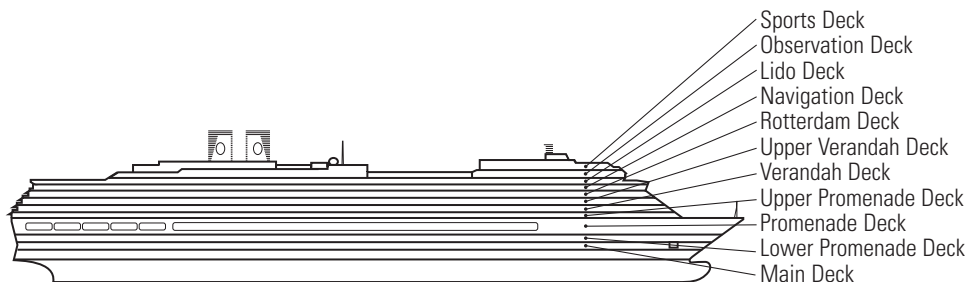

All information is subject to change.

STATEROOM SYMBOL LEGEND

- Quad (2 lower beds, 1 sofa bed, 1 upper)
- Triple (2 lower beds, 1 sofa bed)
- △ Partial sea view
- × Fully obstructed view
- + Connecting rooms
- Shower only
- ♣ Single sink vanity
- Staterooms have solid steel verandah railings instead of clear-view Plexiglas® railings
- ♿ Suites SC6175 & SC6164 are fully accessible, bathtub and roll-in shower. Suite SS6108 and staterooms I-8037, VB6004, VB6003, D1100, C1082, C1081, J1074, K1012 & K1011 are fully accessible, roll-in shower only.
- ▼ Suites SY8068, SY5002 & SY5001 are fully accessible with single side approach to the bed, bathtub and roll-in shower
- ★ Staterooms VA8032, VA8031, VA6049, VA5140, VA5137, VA5054, VA5051, VA4132, VA4131, H4090, H4089, VA4052 & VA4051 are ambulatory accessible, roll-in shower only

OCEAN-VIEW STATEROOMS

C **D** **DD** **E** **F**
Large: 2 lower beds convertible to 1 queen-size bed, bathtub & shower.
Approximately 174–180 sq. ft.

INTERIOR STATEROOMS

J
Large: 2 lower beds convertible to 1 queen-size bed, shower.
Approximately 151–233 sq. ft.

K
Large or Standard: 2 lower beds convertible to 1 queen-size bed, shower.
Approximately 151–233 sq. ft.