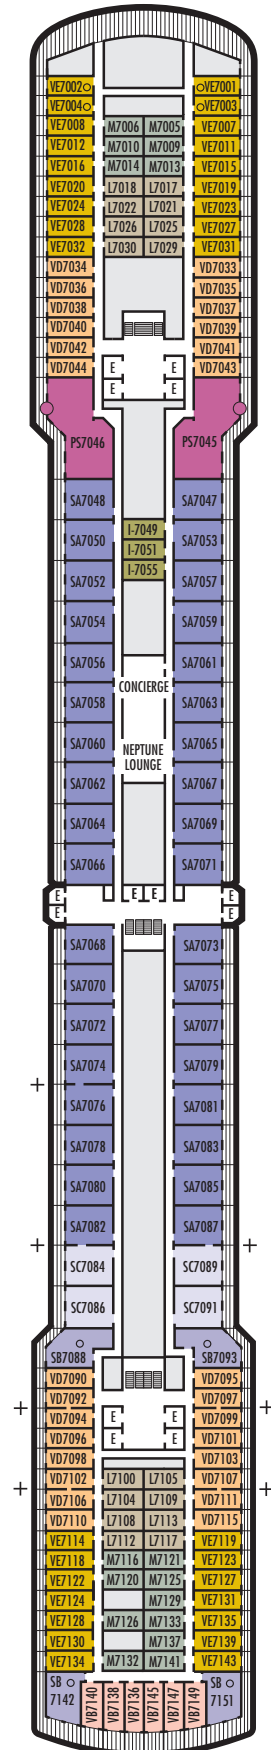

VERANDAH SUITES

PS

Pinnacle Suites: Bedroom with 1 king-size bed, oversized whirlpool bath & shower & additional shower stall, living room, dining room, dressing room, private verandah with whirlpool, pantry, 1 sofa bed for 2 persons, microwave, refrigerator, guest toilet, private stereo system, floor-to-ceiling windows.
Approximately 1,150 sq. ft. including verandah.

SA SB SC

Neptune Suites: 2 lower beds convertible to 1 king-size bed, bathroom with dual sink vanity, full-size whirlpool bath & shower & additional shower stall, large sitting area, dressing room, private verandah, 1 sofa bed for 2 persons, floor-to-ceiling windows.
Approximately 500–712 sq. ft. including verandah.

VERANDAH STATEROOMS

VB VD VE

Verandah: 2 lower beds convertible to 1 queen-size bed, bathtub & shower, sitting area, private verandah, floor-to-ceiling windows.
Approximately 212–359 sq. ft. including verandah.

INTERIOR STATEROOMS

I

Large or Standard: 2 lower beds convertible to 1 queen-size bed, shower.
Approximately 151–233 sq. ft.

L M

Standard: 2 lower beds convertible to 1 queen-size bed, shower.
Approximately 151–233 sq. ft.