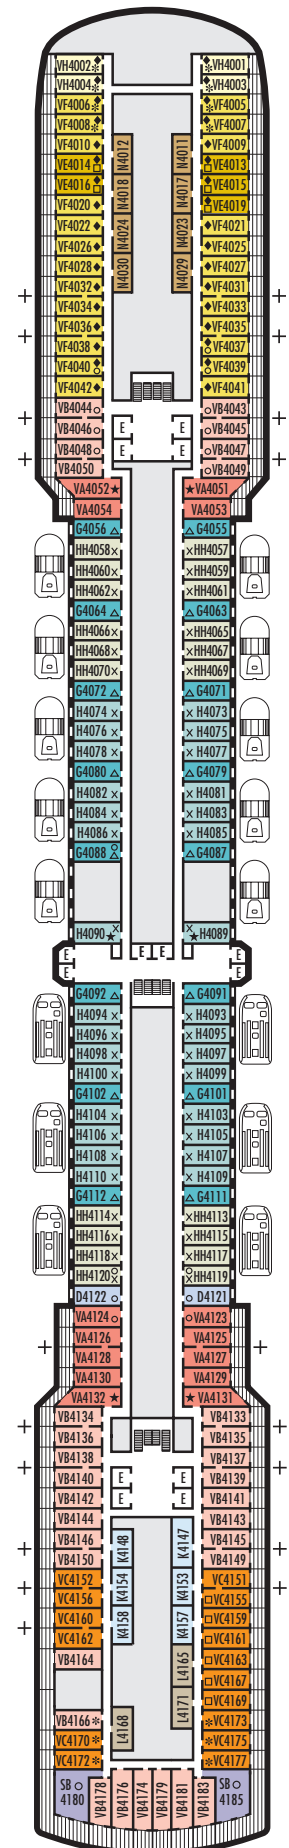

VERANDAH SUITES

SB

Neptune Suites: 2 lower beds convertible to 1 king-size bed, bathroom with dual sink vanity, full-size whirlpool bath & shower & additional shower stall, large sitting area, dressing room, private verandah, 1 sofa bed for 2 persons, floor-to-ceiling windows. Approximately 500–712 sq. ft. including verandah.

VERANDAH STATEROOMS

VA VB VC VE VF VH

Verandah: 2 lower beds convertible to 1 queen-size bed, bathtub & shower, sitting area, private verandah, floor-to-ceiling windows. Approximately 212–359 sq. ft. including verandah.

OCEAN-VIEW STATEROOMS

D

Large: 2 lower beds convertible to 1 queen-size bed, bathtub & shower. Approximately 174–180 sq. ft.

G H HH

Large: 2 lower beds convertible to 1 queen-size bed, bathtub & shower. All G-category staterooms have partial sea views. All H- & HH-category staterooms have fully obstructed views. Approximately 174–180 sq. ft.

INTERIOR STATEROOMS

K

Large or Standard: 2 lower beds convertible to 1 queen-size bed, shower. Approximately 151–233 sq. ft.

L N

Standard: 2 lower beds convertible to 1 queen-size bed, shower. Approximately 151–233 sq. ft.

DECK 4—UPPER PROMENADE DECK

Staterooms 4001–4185