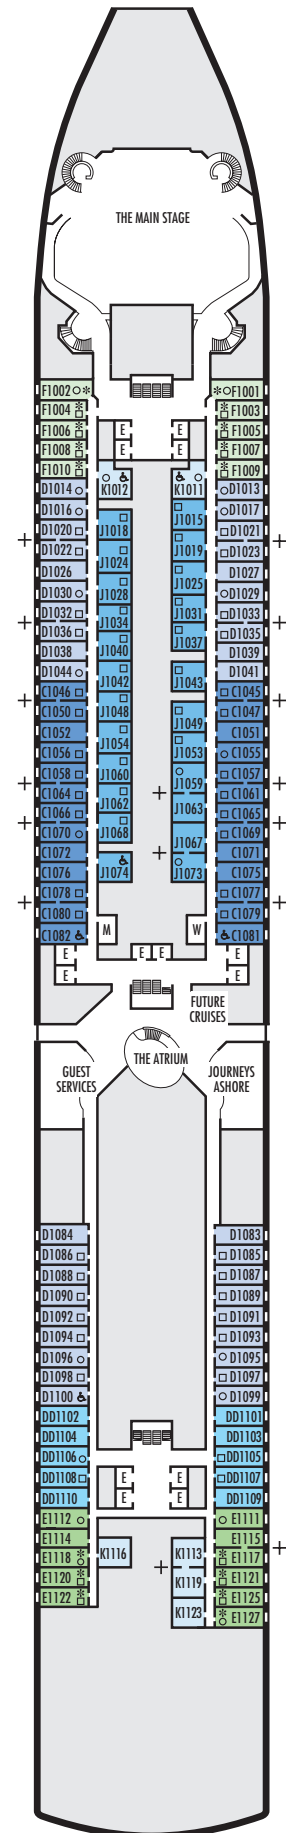

DECK 1—MAIN DECK Staterooms 1001–1127