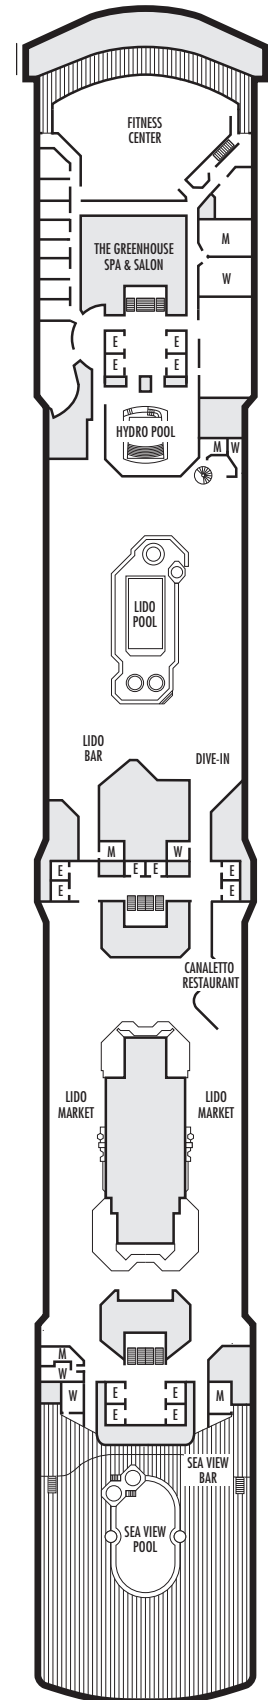

MS OOSTERDAM

DECK PLANS & STATEROOMS

The deck plans are color-coded by category of stateroom, and the category letter precedes the stateroom number in each room. All staterooms are equipped with interactive LED television with On Demand movies, programming and multichannel music; mini-bar; mini-safe; data port; telephone.

Important Note: Not all staterooms within each category have the same furniture configuration and/or facilities. Appropriate symbols within the rooms on the deck plans describe differences from the stateroom descriptions below.

All information is subject to change.

STATEROOM SYMBOL LEGEND

- Quad (2 lower beds, 1 sofa bed, 1 upper)
- Triple (2 lower beds, 1 sofa bed)
- △ Partial sea view
- × Fully obstructed view
- + Connecting rooms
- Shower only
- ♠ Single sink vanity
- Staterooms have solid steel verandah railings instead of clear-view Plexiglas® railings
- ♿ Suites SC6175 & SC6164 are fully accessible, bathtub and roll-in shower. Suite SS6108 and staterooms I-8037, VB6004, VB6003, D1100, C1082, C1081, J1074, K1012 & K1011 are fully accessible, roll-in shower only.
- ▼ Suites SY8068, SY5002 & SY5001 are fully accessible with single side approach to the bed, bathtub and roll-in shower
- ★ Staterooms VA8032, VA8031, VA6049, VA5140, VA5137, VA5054, VA5051, VA4132, VA4131, H4090, H4089, VA4052 & VA4051 are ambulatory accessible, roll-in shower only