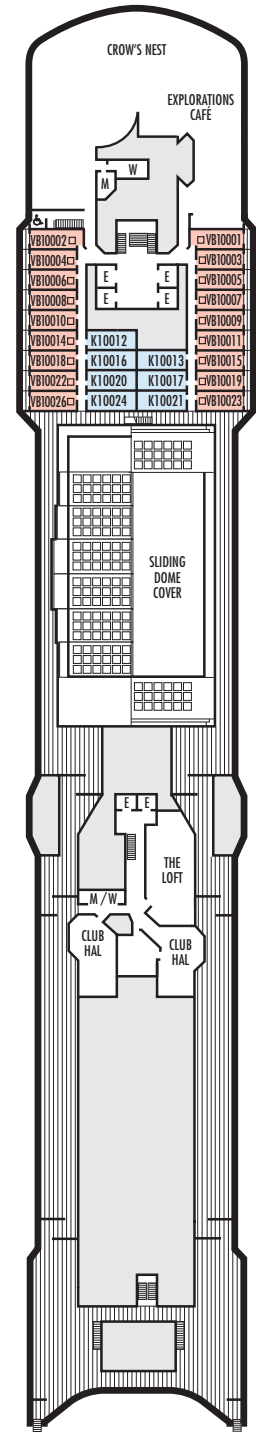

Important Note: Not all staterooms within each category have the same furniture configuration and/or facilities. Appropriate symbols within the rooms on the deck plans describe differences from the stateroom descriptions below.

All information is subject to change.

STATEROOM SYMBOL LEGEND

- Quad (2 lower beds, 1 sofa bed, 1 upper)
- Triple (2 lower beds, 1 sofa bed)
- △ Partial sea view
- × Fully obstructed view
- + Connecting rooms
- Shower only
- ♣ Single sink vanity
- Staterooms have solid steel verandah railings instead of clear-view Plexiglas® railings
- ♿ Suites SC6175 & SC6164 are fully accessible, bathtub and roll-in shower. Suite SS6108 and staterooms I-8037, VB6004, VB6003, D1100, C1082, C1081, J1074, K1012 & K1011 are fully accessible, roll-in shower only.
- ▼ Suites SY8068, SY5002 & SY5001 are fully accessible with single side approach to the bed, bathtub and roll-in shower
- ★ Staterooms VA8032, VA8031, VA6049, VA5140, VA5137, VA5054, VA5051, VA4132, VA4131, H4090, H4089, VA4052 & VA4051 are ambulatory accessible, roll-in shower only

VERANDAH STATEROOMS

VB

Verandah: 2 lower beds convertible to 1 queen-size bed, bathtub & shower, sitting area, private verandah, floor-to-ceiling windows. Approximately 212–359 sq. ft including verandah.

INTERIOR STATEROOMS

K

Large or Standard: 2 lower beds convertible to 1 queen-size bed, shower. Approximately 151–233 sq. ft.