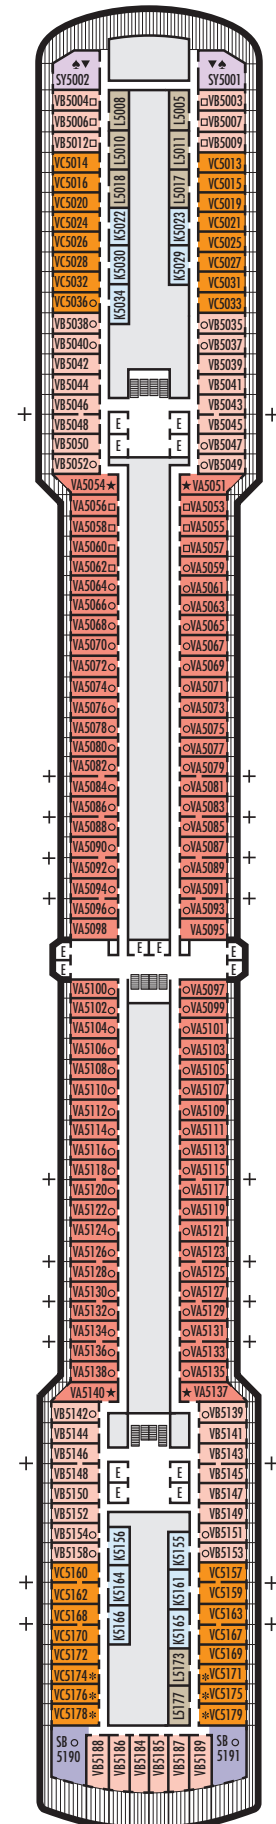

VERANDAH SUITES

SB

Neptune Suites: 2 lower beds convertible to 1 king-size bed, bathroom with dual sink vanity, full-size whirlpool bath & shower & additional shower stall, large sitting area, dressing room, private verandah, 1 sofa bed for 2 persons, floor-to-ceiling windows. Approximately 500–712 sq. ft. including verandah.

SY

Signature Suites: 2 lower beds convertible to 1 queen-size bed, bathroom with dual sink vanity, full-size whirlpool bath & shower & additional shower stall, large sitting area, private verandah, 1 sofa bed for 1 person, floor-to-ceiling windows. Approximately 372–384 sq. ft. including verandah.

VERANDAH STATEROOMS

VA VB VC

Verandah: 2 lower beds convertible to 1 queen-size bed, bathtub & shower, sitting area, private verandah, floor-to-ceiling windows. Approximately 212–359 sq. ft. including verandah.

INTERIOR STATEROOMS

K

Large or Standard: 2 lower beds convertible to 1 queen-size bed, shower. Approximately 151–233 sq. ft.

L

Standard: 2 lower beds convertible to 1 queen-size bed, shower. Approximately 151–233 sq. ft.