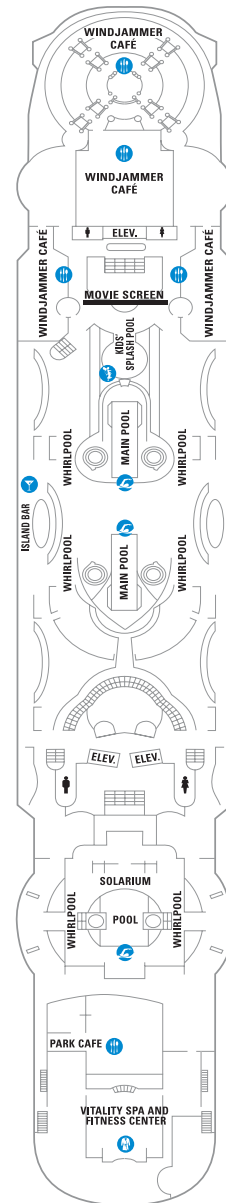

ORPHEUM THEATER

BOLEROS

CONFERENCE CENTER

EVENT VENUES		DECK	PRIVATE VENUE	SEATED CAPACITY	RECEPTION CAPACITY
THEATERS	Orpheum Theater — Our dramatic main theater	5, 6	✓	875	875
CONFERENCE CENTER	Conference Center	6	✓	65	
POOL AREAS	Main Pool	9			900
	Solarium Pool — Glass-canopied, adults-only pool	9		120	300
BARS CLUBS LOUNGES	Boleros — Latin-themed nightclub and bar	5	✓	90	120
	Spotlight Lounge — Entertainment lounge	6	✓	360	500
	Viking Crown Lounge® — Our signature lounge with panoramic views	11	✓	156	250

DECK 12

DECK 11

DECK 10

DECK 9

DECK 8

Enchantment of the Seas®

AT-A-GLANCE

- Maiden voyage: July 1997
- Revitalized: December 2012
- Gross tonnage: 82,910
- Staterooms: 1,142
- Guest capacity: 2,252
- 9 dining options
- 3 pools, 6 whirlpools
- Rock Climbing Wall
- Full-service VitalitySM at Sea Spa and state of the art Fitness Center

- Dining Venue
- Entertainment Area
- Bars & Lounges
- Kids & Teens Area
- Pool
- Spa
- Fitness
- Running Track
- Rock Climbing Wall
- Guest Services
- Conference Center
- Shopping
- Casino RoyaleSM

SUITES