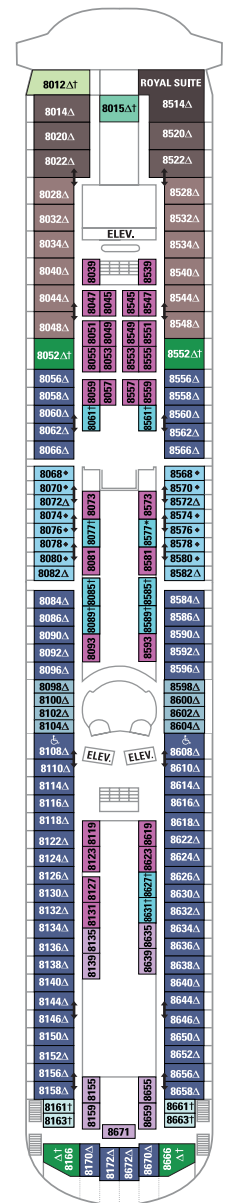

DECK 8

Enchantment of the Seas®

AT-A-GLANCE

- Maiden voyage: July 1997
- Revitalized: December 2012
- Gross tonnage: 82,910
- Staterooms: 1,142
- Guest capacity: 2,252
- 9 dining options
- 3 pools, 6 whirlpools
- Rock Climbing Wall
- Full-service Vitality^{SM} at Sea Spa and state of the art Fitness Center

- Dining Venue
- Entertainment Area
- Bars & Lounges
- Kids & Teens Area
- Pool
- Spa
- Fitness
- Running Track
- Rock Climbing Wall
- Guest Services
- Conference Center
- Shopping
- Casino Royale^{SM}

SUITES

- **RS** Royal Suite
- **OS** Owner's Suite – 1 Bedroom
- **GT** Grand Suite – 2 Bedroom
- **GS** Grand Suite – 1 Bedroom
- **J3** Junior Suite
- **J3** Junior Suite – Accessible

BALCONY

- **1B 2B 3B** Spacious Ocean View Balcony
- **1B** Spacious Ocean View Balcony – Accessible