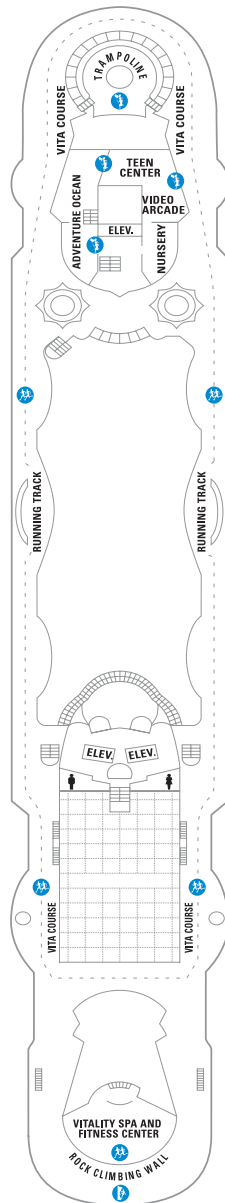

DECK 12

DECK 11

DECK 10

DECK 9

DECK 8

Enchantment of the Seas®

AT-A-GLANCE

- Maiden voyage: July 1997
- Revitalized: December 2012
- Gross tonnage: 82,910
- Staterooms: 1,142
- Guest capacity: 2,252
- 9 dining options
- 3 pools, 6 whirlpools
- Rock Climbing Wall
- Full-service Vitality^{SM} at Sea Spa and state of the art Fitness Center

- Dining Venue
- Entertainment Area
- Bars & Lounges
- Kids & Teens Area
- Pool
- Spa
- Fitness
- Running Track
- Rock Climbing Wall
- Guest Services
- Conference Center
- Shopping
- Casino Royale^{SM}

SUITES

- **RS** Royal Suite
- **OS** Owner's Suite – 1 Bedroom
- **GT** Grand Suite – 2 Bedroom
- **GS** Grand Suite – 1 Bedroom
- **J3** Junior Suite
- **J3** Junior Suite – Accessible

BALCONY

- **1B 2B 3B** Spacious Ocean View Balcony
- **1B** Spacious Ocean View Balcony – Accessible