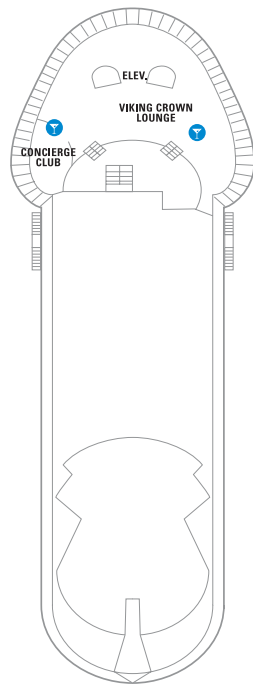

DECK 12

DECK 11

DECK 10

DECK 9

DECK 8

Enchantment of the Seas®

AT-A-GLANCE

- Maiden voyage: July 1997
- Revitalized: December 2012
- Gross tonnage: 82,910
- Staterooms: 1,142
- Guest capacity: 2,252
- 9 dining options
- 3 pools, 6 whirlpools
- Rock Climbing Wall
- Full-service Vitality^{SM} at Sea Spa and state of the art Fitness Center

- Dining Venue
- Entertainment Area
- Bars & Lounges
- Kids & Teens Area
- Pool
- Spa
- Fitness
- Running Track
- Rock Climbing Wall
- Guest Services
- Conference Center
- Shopping
- Casino Royale^{SM}

SUITES

- **RS** Royal Suite
- **OS** Owner's Suite – 1 Bedroom
- **GT** Grand Suite – 2 Bedroom
- **GS** Grand Suite – 1 Bedroom
- **J3** Junior Suite
- **J3** Junior Suite – Accessible

BALCONY

- **1B 2B 3B** Spacious Ocean View Balcony
- **1B** Spacious Ocean View Balcony – Accessible